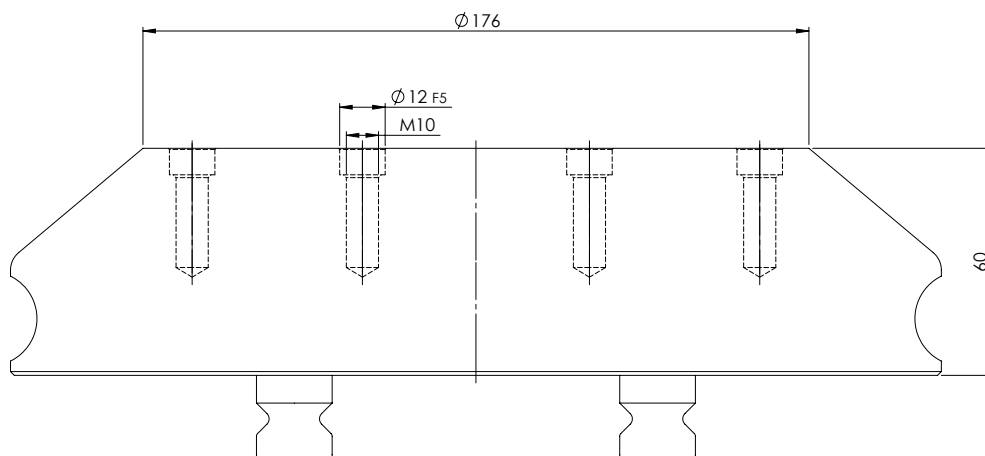

ITEM NO.	44006
DESCRIPTION	Quick•Point® 96, Riser, round, ø 246 / 176 mm, Height 60 mm
ISSUE DATE	04.05.2021

ITEM NO.	44006
DESCRIPTION	Quick-Point® 96, Riser, round, $\varnothing 246 / 176$ mm, Height 60 mm
ISSUE DATE	04.05.2021