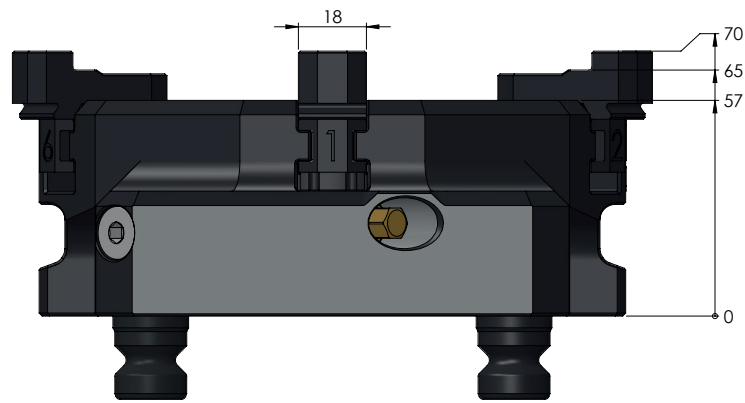

| | |
|-------------|---|
| ITEM NO. | 59616 |
| DESCRIPTION | Vasto-Clamp 96, 6-Jaw Chuck, Clamping range 10 - 160 mm |
| ISSUE DATE | 04.05.2021 |

Page 1/5

| | |
|-------------|---|
| ITEM NO. | 59616 |
| DESCRIPTION | Vasto-Clamp 96, 6-Jaw Chuck, Clamping range 10 - 160 mm |
| ISSUE DATE | 04.05.2021 |

Page 2 / 5

| | |
|-------------|---|
| ITEM NO. | 59616 |
| DESCRIPTION | Vasto-Clamp 96, 6-Jaw Chuck, Clamping range 10 - 160 mm |
| ISSUE DATE | 04.05.2021 |

Page 3 / 5

| | |
|-------------|---|
| ITEM NO. | 59616 |
| DESCRIPTION | Vasto-Clamp 96, 6-Jaw Chuck, Clamping range 10 - 160 mm |
| ISSUE DATE | 04.05.2021 |