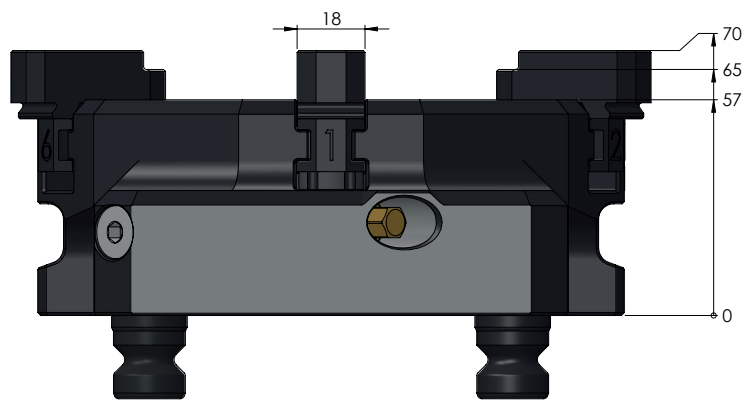

| | |
|-------------|---|
| ITEM NO. | 59616 |
| DESCRIPTION | Vasto-Clamp 96, 6-Jaw Chuck, Clamping range 10 - 160 mm |
| ISSUE DATE | 04.05.2021 |

Page 1/5

| | |
|-------------|---|
| ITEM NO. | 59616 |
| DESCRIPTION | Vasto-Clamp 96, 6-Jaw Chuck, Clamping range 10 - 160 mm |
| ISSUE DATE | 04.05.2021 |

Page 2 / 5

| | |
|-------------|---|
| ITEM NO. | 59616 |
| DESCRIPTION | Vasto-Clamp 96, 6-Jaw Chuck, Clamping range 10 - 160 mm |
| ISSUE DATE | 04.05.2021 |

Page 3 / 5

| | |
|-------------|---|
| ITEM NO. | 59616 |
| DESCRIPTION | Vasto-Clamp 96, 6-Jaw Chuck, Clamping range 10 - 160 mm |
| ISSUE DATE | 04.05.2021 |