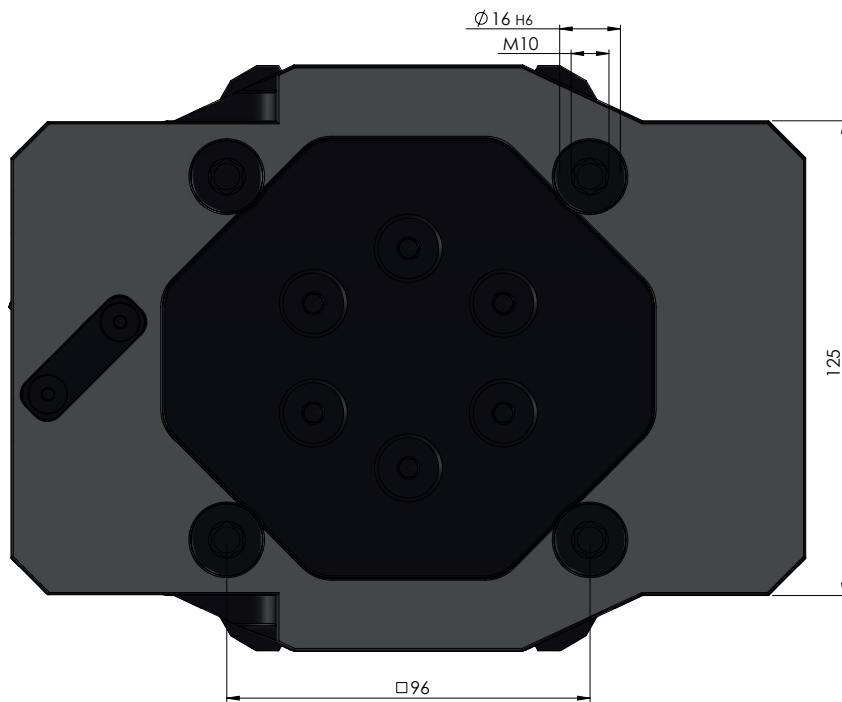

| | |
|-------------|---|
| ITEM NO. | 59616 |
| DESCRIPTION | Vasto-Clamp 96, 6-Jaw Chuck, Clamping range 10 - 160 mm |
| ISSUE DATE | 04.05.2021 |

Page 1/5

| | |
|-------------|---|
| ITEM NO. | 59616 |
| DESCRIPTION | Vasto-Clamp 96, 6-Jaw Chuck, Clamping range 10 - 160 mm |
| ISSUE DATE | 04.05.2021 |

Page 2 / 5

| | |
|-------------|---|
| ITEM NO. | 59616 |
| DESCRIPTION | Vasto-Clamp 96, 6-Jaw Chuck, Clamping range 10 - 160 mm |
| ISSUE DATE | 04.05.2021 |

Page 3 / 5

| | |
|-------------|---|
| ITEM NO. | 59616 |
| DESCRIPTION | Vasto-Clamp 96, 6-Jaw Chuck, Clamping range 10 - 160 mm |
| ISSUE DATE | 04.05.2021 |