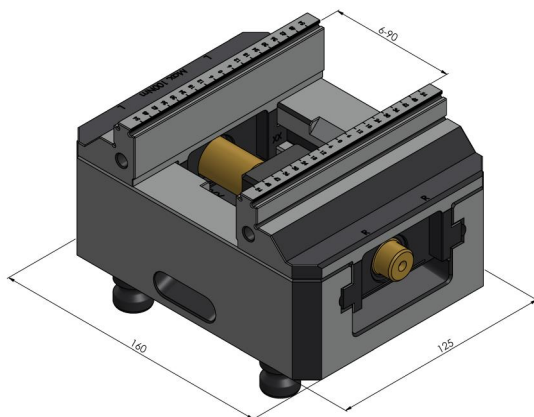

Makro-Grip® 125, 5-Axis Vise

jaw width 125 mm, clamping range 0 - 155 mm

Item No. 48155-125

Clamping range	0 - 155 mm (0" - 6.1")
Dimensions	160 x 125 x 89 mm (6.3" x 4.92" x 3.5")
Clamping method	by friction
Workpiece shape	prismatic
Packaging Unit	1 Piece
Weight	8.3 kg (18.3 lbs)
Material	Steel

Makro-Grip® 125, 5-Axis Vise

jaw width 125 mm, clamping range 0 - 155 mm

Item No. 48155-125

Makro-Grip® 125, 5-Axis Vise

jaw width 125 mm, clamping range 0 - 155 mm

Item No. 48155-125