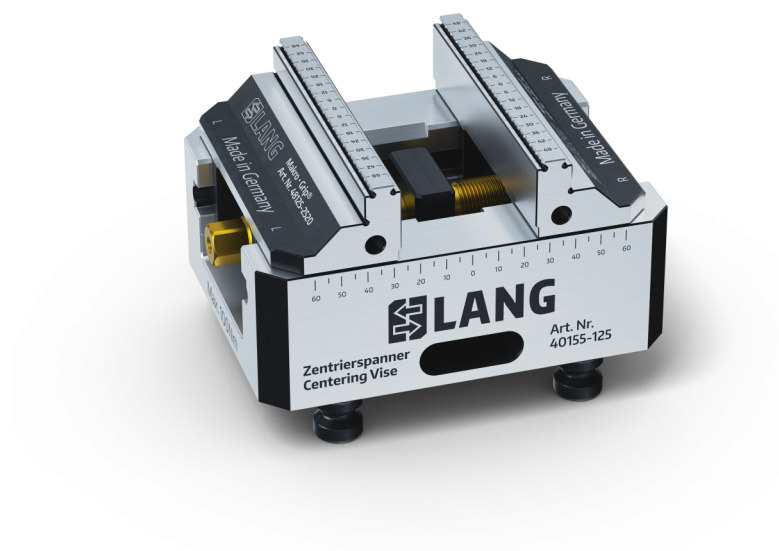

Makro-Grip® 125, 5-Axis Vise

jaw width 125 mm, clamping range 0 - 155 mm

Item No. 48155-125

Clamping range	0 - 155 mm (0" - 6.1")
Dimensions	160 x 125 x 89 mm (6.3" x 4.92" x 3.5")
Clamping method	by friction
Workpiece shape	prismatic
Packaging Unit	1 Piece
Weight	8.3 kg (18.3 lbs)
Material	Steel

Makro-Grip® 125, 5-Axis Vise

jaw width 125 mm, clamping range 0 - 155 mm

Item No. 48155-125

Makro-Grip® 125, 5-Axis Vise

jaw width 125 mm, clamping range 0 - 155 mm

Item No. 48155-125