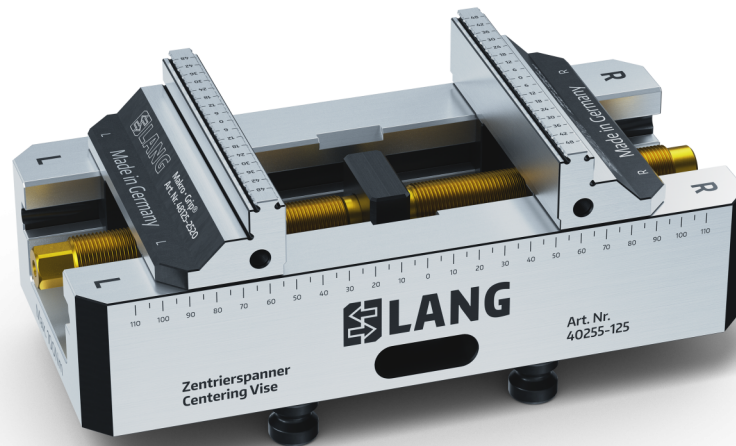

Makro-Grip® 125, 5-Axis Vise

jaw width 125 mm, clamping range 0 - 255 mm

Item No. 48255-125

Clamping range	0 - 255 mm (0" - 10.04")
Dimensions	260 x 125 x 89 mm (10.24" x 4.92" x 3.5")
Clamping method	by friction
Workpiece shape	prismatic
Packaging Unit	1 Piece
Weight	12 kg (26.46 lbs)
Material	Steel

Makro-Grip® 125, 5-Axis Vise

jaw width 125 mm, clamping range 0 - 255 mm

Item No. 48255-125

Makro-Grip® 125, 5-Axis Vise

jaw width 125 mm, clamping range 0 - 255 mm

Item No. 48255-125