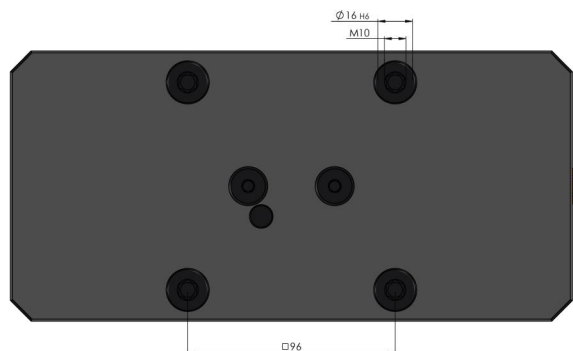

Makro-Grip® 125, 5-Axis Vise

jaw width 125 mm, clamping range 0 - 255 mm

Item No. 48255-125

Clamping range	0 - 255 mm (0" - 10.04")
Dimensions	260 x 125 x 89 mm (10.24" x 4.92" x 3.5")
Clamping method	by friction
Workpiece shape	prismatic
Packaging Unit	1 Piece
Weight	12 kg (26.46 lbs)
Material	Steel

Makro-Grip® 125, 5-Axis Vise

jaw width 125 mm, clamping range 0 - 255 mm

Item No. 48255-125

Makro-Grip® 125, 5-Axis Vise

jaw width 125 mm, clamping range 0 - 255 mm

Item No. 48255-125