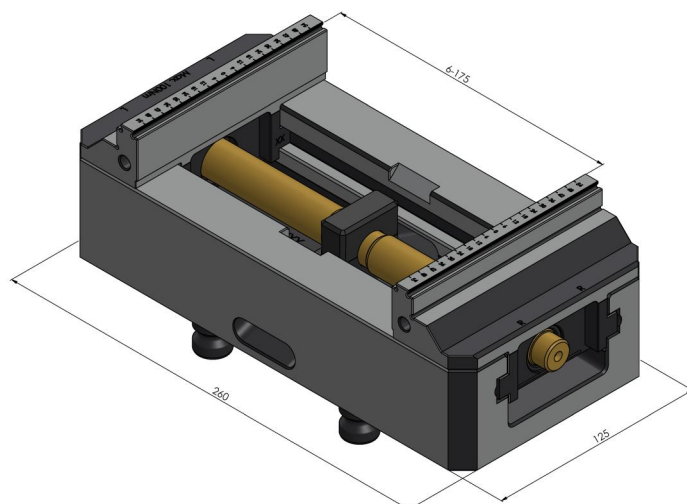

Makro-Grip® 125, 5-Axis Vise

jaw width 125 mm, clamping range 0 - 255 mm

Item No. 48255-125

Clamping range	0 - 255 mm (0" - 10.04")
Dimensions	260 x 125 x 89 mm (10.24" x 4.92" x 3.5")
Clamping method	by friction
Workpiece shape	prismatic
Packaging Unit	1 Piece
Weight	12 kg (26.46 lbs)
Material	Steel

Makro-Grip® 125, 5-Axis Vise

jaw width 125 mm, clamping range 0 - 255 mm

Item No. 48255-125

Makro-Grip® 125, 5-Axis Vise

jaw width 125 mm, clamping range 0 - 255 mm

Item No. 48255-125