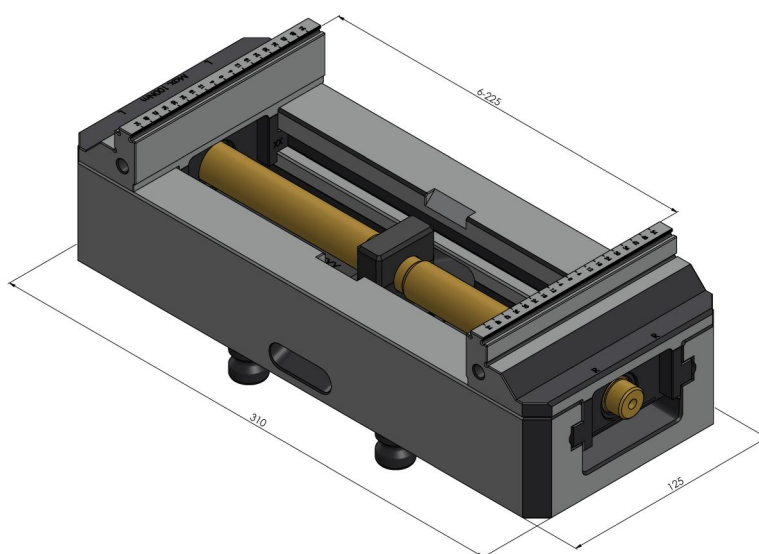

## Makro-Grip® 125, 5-Axis Vise

jaw width 125 mm, clamping range 0 - 305 mm

Item No. 48305-125

<b>Clamping range</b>	0 - 305 mm (0" - 12.01")
<b>Dimensions</b>	310 x 125 x 89 mm (12.2" x 4.92" x 3.5")
<b>Clamping method</b>	by form-fit / by friction
<b>Workpiece shape</b>	prismatic
<b>Packaging Unit</b>	1 Piece
<b>Weight</b>	13.9 kg (30.64 lbs)
<b>Material</b>	Steel

# Makro-Grip® 125, 5-Axis Vise

## jaw width 125 mm, clamping range 0 - 305 mm

Item No. 48305-125

**Makro-Grip® 125, 5-Axis Vise**

jaw width 125 mm, clamping range 0 - 305 mm

Item No. 48305-125