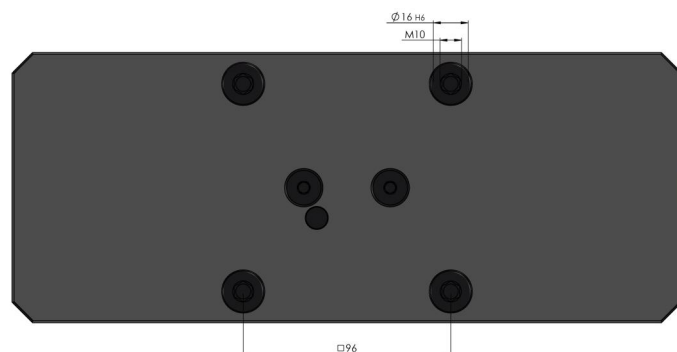

## Makro-Grip® 125, 5-Axis Vise

jaw width 125 mm, clamping range 0 - 305 mm

Item No. 48305-125

<b>Clamping range</b>	0 - 305 mm (0" - 12.01")
<b>Dimensions</b>	310 x 125 x 89 mm (12.2" x 4.92" x 3.5")
<b>Clamping method</b>	by form-fit / by friction
<b>Workpiece shape</b>	prismatic
<b>Packaging Unit</b>	1 Piece
<b>Weight</b>	13.9 kg (30.64 lbs)
<b>Material</b>	Steel

# Makro-Grip® 125, 5-Axis Vise

## jaw width 125 mm, clamping range 0 - 305 mm

Item No. 48305-125

**Makro-Grip® 125, 5-Axis Vise**

jaw width 125 mm, clamping range 0 - 305 mm

Item No. 48305-125