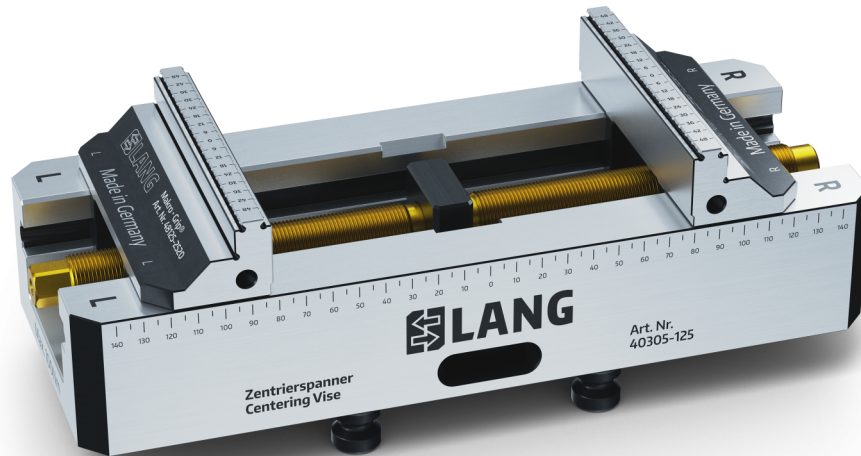

## Makro-Grip® 125, 5-Axis Vise

jaw width 125 mm, clamping range 0 - 305 mm

Item No. 48305-125

<b>Clamping range</b>	0 - 305 mm (0" - 12.01")
<b>Dimensions</b>	310 x 125 x 89 mm (12.2" x 4.92" x 3.5")
<b>Clamping method</b>	by form-fit / by friction
<b>Workpiece shape</b>	prismatic
<b>Packaging Unit</b>	1 Piece
<b>Weight</b>	13.9 kg (30.64 lbs)
<b>Material</b>	Steel

# Makro-Grip® 125, 5-Axis Vise

## jaw width 125 mm, clamping range 0 - 305 mm

Item No. 48305-125

**Makro-Grip® 125, 5-Axis Vise**

jaw width 125 mm, clamping range 0 - 305 mm

Item No. 48305-125