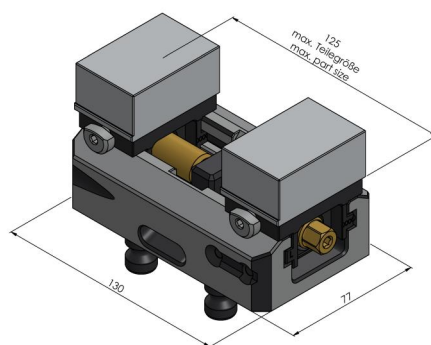

## Avanti 77, Profile Clamping Vice

jaw width 46 mm, max. clamping range 125 mm

Item No. 44120-46

<b>Clamping range</b>	0 - 125 mm (0" - 4.92")
<b>Dimensions</b>	130 x 77 x 48 mm (5.12" x 3.03" x 1.89")
<b>Clamping method</b>	by friction
<b>Workpiece shape</b>	prismatic / cylindrical / asymmetrical
<b>Packaging Unit</b>	1 Set
<b>Weight</b>	2.59 kg (5.71 lbs)
<b>Material</b>	Steel

## Avanti 77, Profile Clamping Vice

jaw width 46 mm, max. clamping range 125 mm

Item No. 44120-46