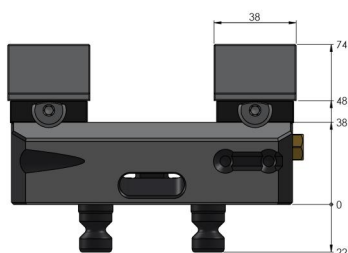

## Avanti 77, Profile Clamping Vice

jaw width 46 mm, max. clamping range 125 mm

Item No. 44120-46

<b>Clamping range</b>	0 - 125 mm (0" - 4.92")
<b>Dimensions</b>	130 x 77 x 48 mm (5.12" x 3.03" x 1.89")
<b>Clamping method</b>	by friction
<b>Workpiece shape</b>	prismatic / cylindrical / asymmetrical
<b>Packaging Unit</b>	1 Set
<b>Weight</b>	2.59 kg (5.71 lbs)
<b>Material</b>	Steel

## Avanti 77, Profile Clamping Vice

jaw width 46 mm, max. clamping range 125 mm

Item No. 44120-46