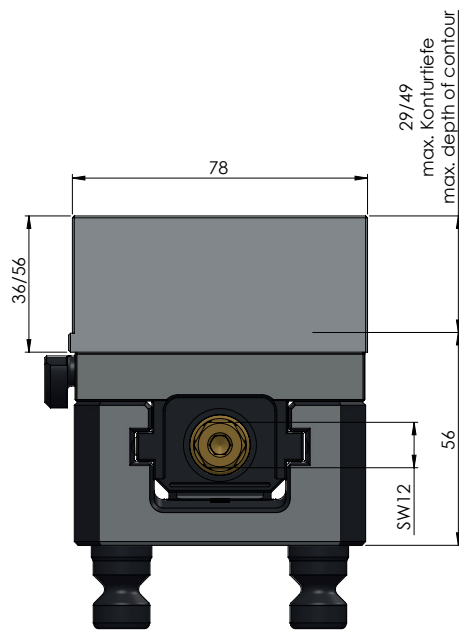

ITEM NO.	44160-77
DESCRIPTION	Avanti 77, Contour Clamping Vise, Jaw width 77 mm, max. clamping range 165 mm
ISSUE DATE	04.05.2021

ITEM NO.	44160-77
DESCRIPTION	Avanti 77, Contour Clamping Vise, Jaw width 77 mm, max. clamping range 165 mm
ISSUE DATE	04.05.2021

ITEM NO.	44160-77
DESCRIPTION	Avanti 77, Contour Clamping Vise, Jaw width 77 mm, max. clamping range 165 mm
ISSUE DATE	04.05.2021