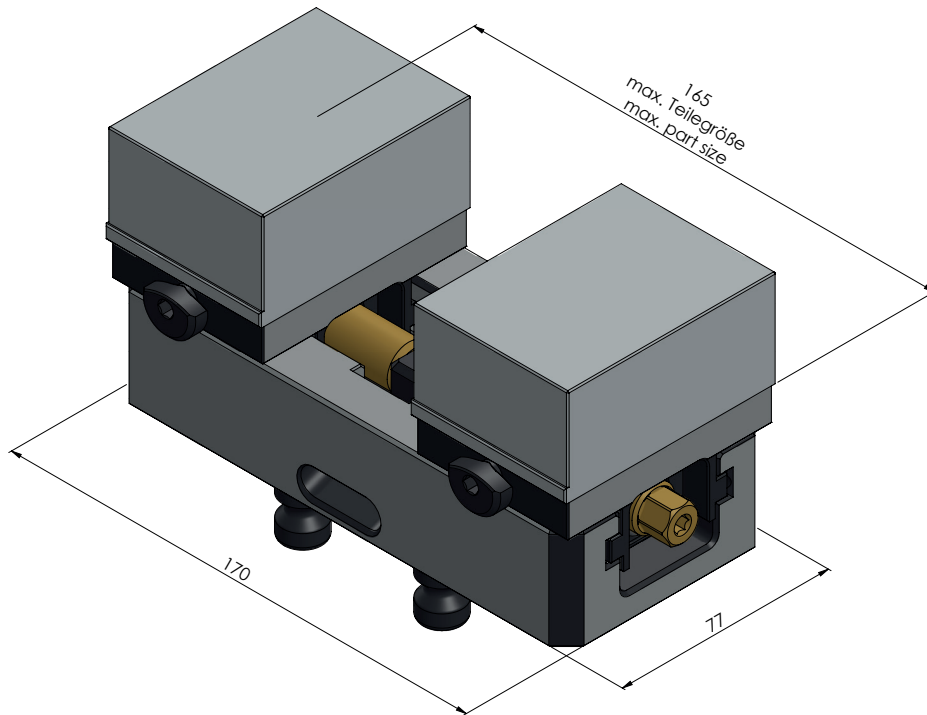

ITEM NO.	44160-77
DESCRIPTION	Avanti 77, Contour Clamping Vise, Jaw width 77 mm, max. clamping range 165 mm
ISSUE DATE	04.05.2021

ITEM NO.	44160-77
DESCRIPTION	Avanti 77, Contour Clamping Vise, Jaw width 77 mm, max. clamping range 165 mm
ISSUE DATE	04.05.2021

ITEM NO.	44160-77
DESCRIPTION	Avanti 77, Contour Clamping Vise, Jaw width 77 mm, max. clamping range 165 mm
ISSUE DATE	04.05.2021