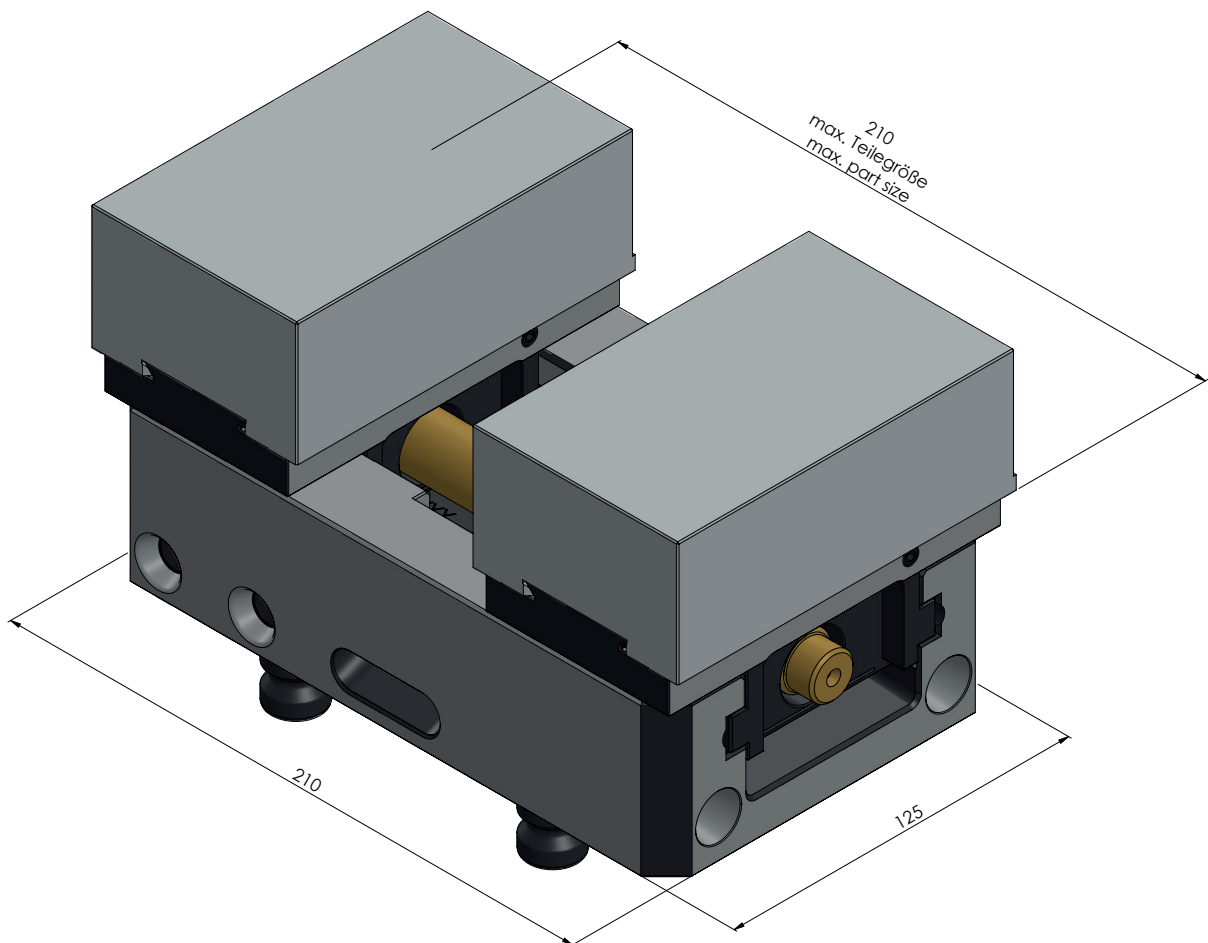

ITEM NO.	44205-125
DESCRIPTION	Avanti 125, Contour Clamping Vise, Jaw width 125 mm, max. clamping range 205 mm
ISSUE DATE	04.05.2021

ITEM NO.	44205-125
DESCRIPTION	Avanti 125, Contour Clamping Vise, Jaw width 125 mm, max. clamping range 205 mm
ISSUE DATE	04.05.2021

ITEM NO.	44205-125
DESCRIPTION	Avanti 125, Contour Clamping Vise, Jaw width 125 mm, max. clamping range 205 mm
ISSUE DATE	04.05.2021