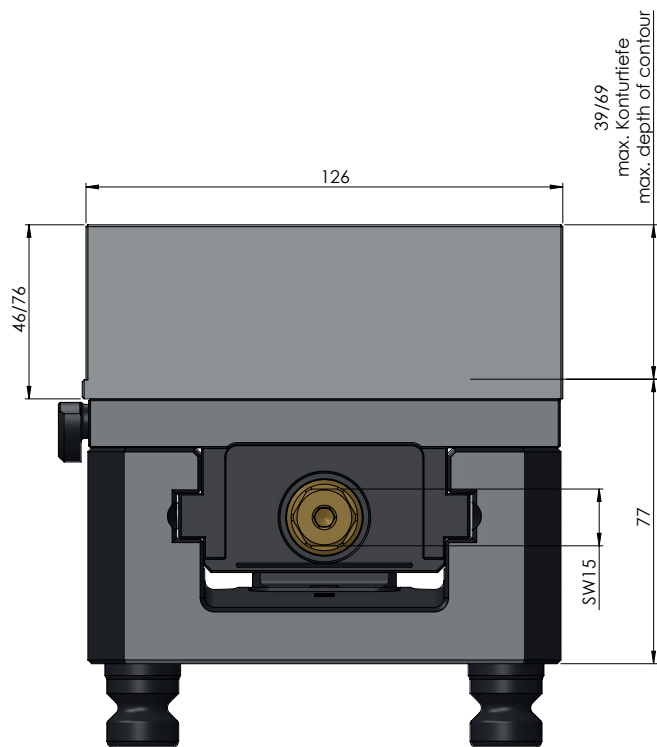

ITEM NO.	44205-125
DESCRIPTION	Avanti 125, Contour Clamping Vise, Jaw width 125 mm, max. clamping range 205 mm
ISSUE DATE	04.05.2021

ITEM NO.	44205-125
DESCRIPTION	Avanti 125, Contour Clamping Vise, Jaw width 125 mm, max. clamping range 205 mm
ISSUE DATE	04.05.2021

ITEM NO.	44205-125
DESCRIPTION	Avanti 125, Contour Clamping Vise, Jaw width 125 mm, max. clamping range 205 mm
ISSUE DATE	04.05.2021