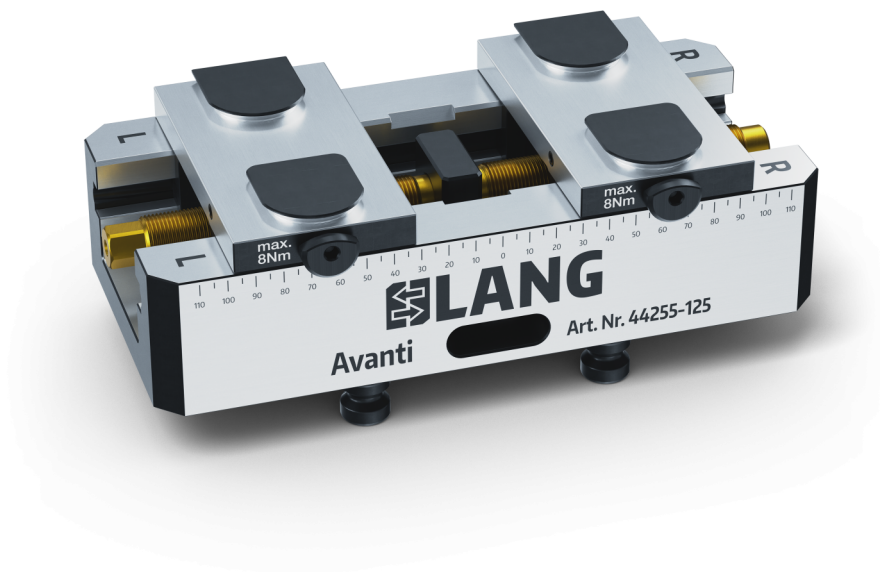

## Avanti 125, Profile Clamping Vice

jaw width 125 mm, max. clamping range 255 mm

Item No. 44255-125

<b>Clamping range</b>	0 - 260 mm (0" - 10.24")
<b>Dimensions</b>	260 x 125 x 70 mm (10.24" x 4.92" x 2.76")
<b>Clamping method</b>	by friction
<b>Workpiece shape</b>	prismatic / cylindrical / asymmetrical
<b>Packaging Unit</b>	1 Set
<b>Weight</b>	13.1 kg (28.88 lbs)
<b>Material</b>	Steel

## Avanti 125, Profile Clamping Vice

jaw width 125 mm, max. clamping range 255 mm

Item No. 44255-125