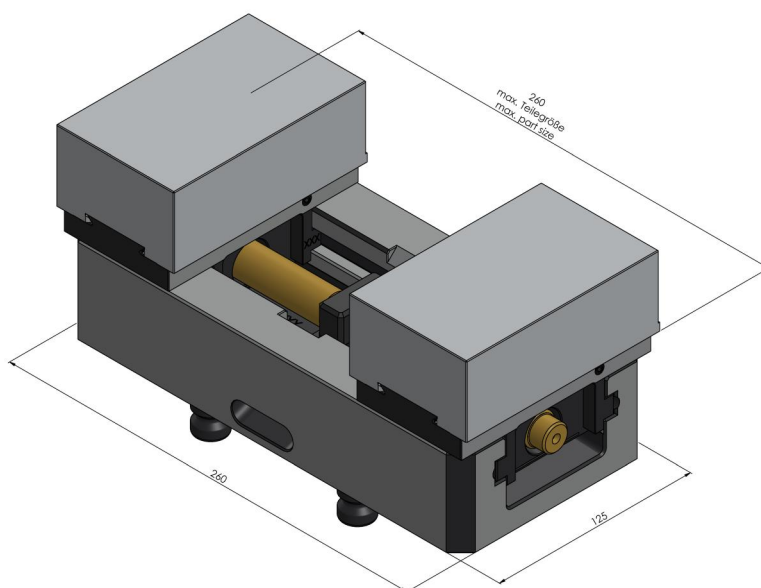

## Avanti 125, Profile Clamping Vice

jaw width 125 mm, max. clamping range 255 mm

Item No. 44255-125

<b>Clamping range</b>	0 - 260 mm (0" - 10.24")
<b>Dimensions</b>	260 x 125 x 70 mm (10.24" x 4.92" x 2.76")
<b>Clamping method</b>	by friction
<b>Workpiece shape</b>	prismatic / cylindrical / asymmetrical
<b>Packaging Unit</b>	1 Set
<b>Weight</b>	13.1 kg (28.88 lbs)
<b>Material</b>	Steel

## Avanti 125, Profile Clamping Vice

jaw width 125 mm, max. clamping range 255 mm

Item No. 44255-125