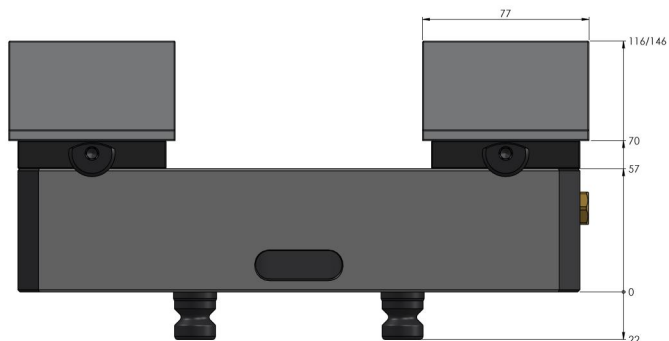

## Avanti 125, Profile Clamping Vice

jaw width 125 mm, max. clamping range 255 mm

Item No. 44255-125

<b>Clamping range</b>	0 - 260 mm (0" - 10.24")
<b>Dimensions</b>	260 x 125 x 70 mm (10.24" x 4.92" x 2.76")
<b>Clamping method</b>	by friction
<b>Workpiece shape</b>	prismatic / cylindrical / asymmetrical
<b>Packaging Unit</b>	1 Set
<b>Weight</b>	13.1 kg (28.88 lbs)
<b>Material</b>	Steel

## Avanti 125, Profile Clamping Vice

jaw width 125 mm, max. clamping range 255 mm

Item No. 44255-125