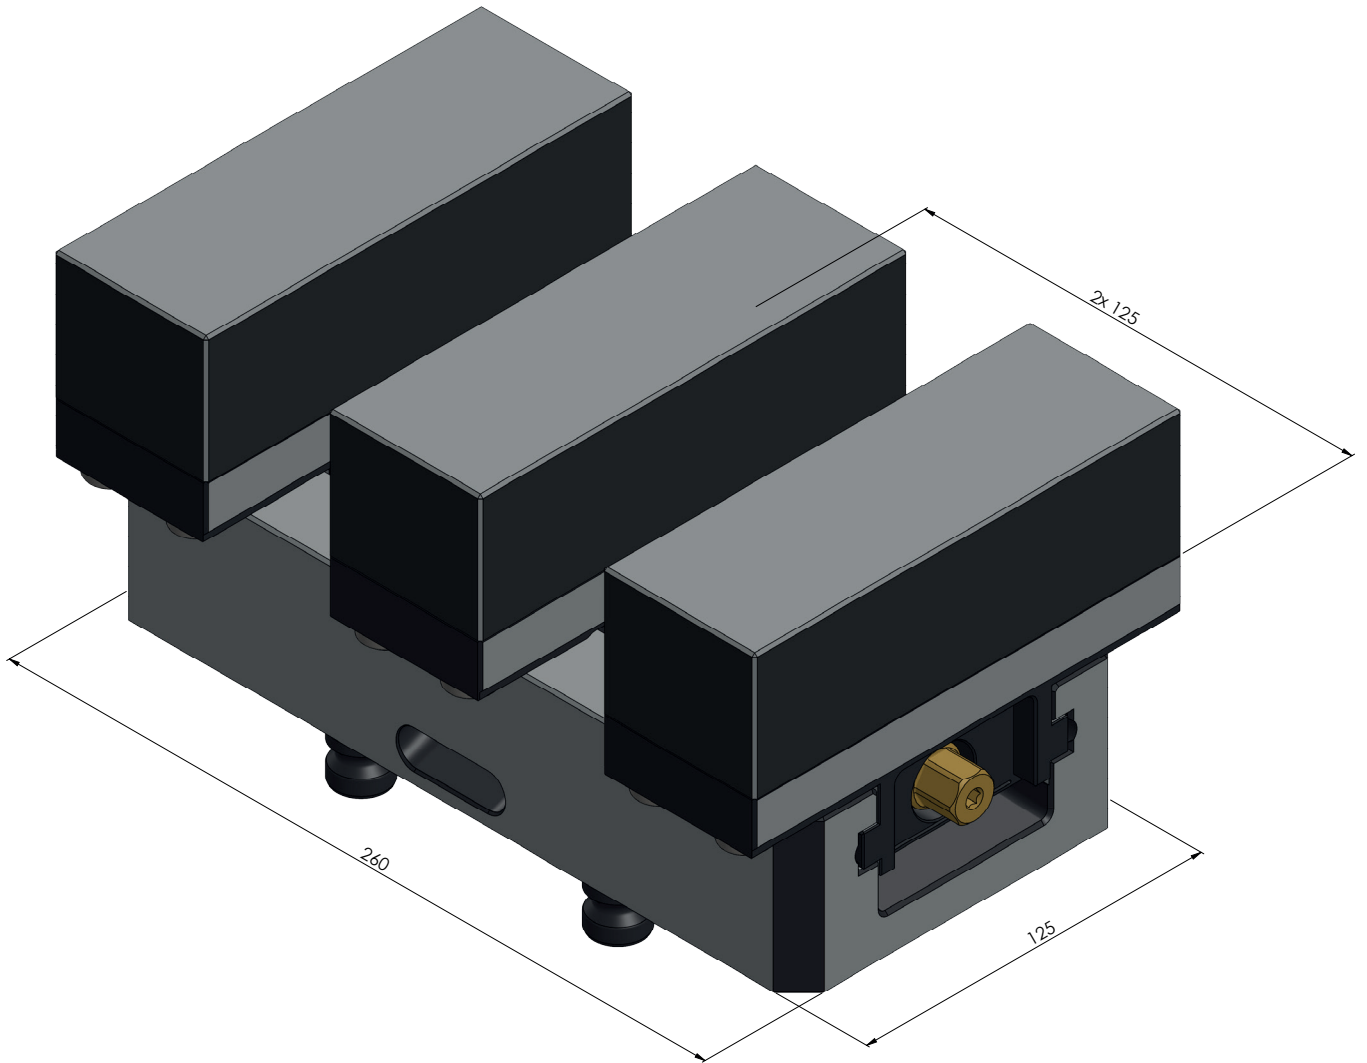

|             |  |
|-------------|--|
| ITEM NO.    | 49150-TG125  |
| DESCRIPTION | Profilo 125, Center Jaw + Spindle, Jaw width 160 mm, Spindle length 264 mm |
| ISSUE DATE  | 04.05.2021 <span style="float: right;">Page 1/2</span>                     |

|             |  |
|-------------|--|
| ITEM NO.    | 49150-TG125  |
| DESCRIPTION | Profilo 125, Center Jaw + Spindle, Jaw width 160 mm, Spindle length 264 mm |
| ISSUE DATE  | 04.05.2021   |

Page 2 / 2