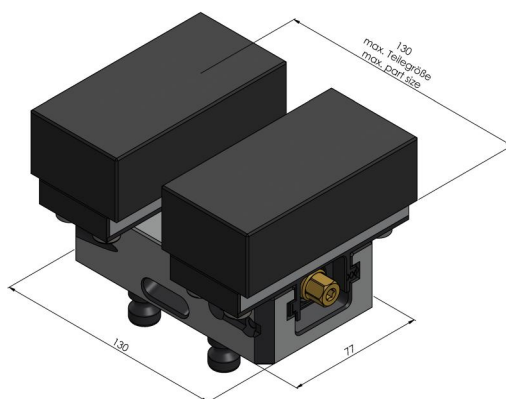

Profilo 77, Profile Clamping Vice

jaw width 112 mm, max. clamping range 125 mm

Item No. 49040-77

Clamping range	0 - 130 mm (0" - 5.12")
Dimensions	130 x 77 x 52.5 mm (5.12" x 3.03" x 2.07")
Clamping method	by friction
Workpiece shape	prismatic / cylindrical / asymmetrical
Packaging Unit	1 Piece
Weight	3.5 kg (7.72 lbs)
Material	Steel

Profilo 77, Profile Clamping Vice

jaw width 112 mm, max. clamping range 125 mm

Item No. 49040-77

Profilo 77, Profile Clamping Vise

jaw width 112 mm, max. clamping range 125 mm

Item No. 49040-77