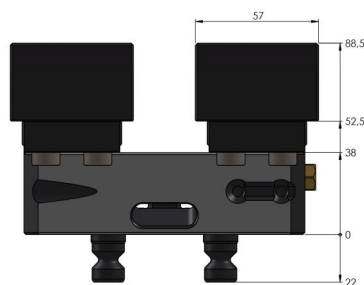

Profilo 77, Profile Clamping Vice

jaw width 112 mm, max. clamping range 125 mm

Item No. 49040-77

Clamping range	0 - 130 mm (0" - 5.12")
Dimensions	130 x 77 x 52.5 mm (5.12" x 3.03" x 2.07")
Clamping method	by friction
Workpiece shape	prismatic / cylindrical / asymmetrical
Packaging Unit	1 Piece
Weight	3.5 kg (7.72 lbs)
Material	Steel

Profilo 77, Profile Clamping Vice

jaw width 112 mm, max. clamping range 125 mm

Item No. 49040-77

Profilo 77, Profile Clamping Vise

jaw width 112 mm, max. clamping range 125 mm

Item No. 49040-77