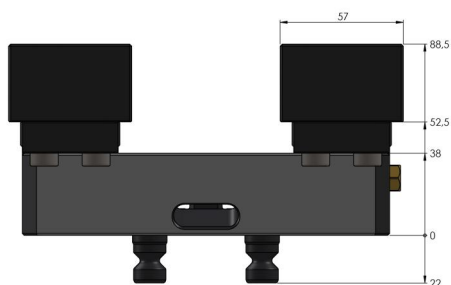

Profilo 77, Profile Clamping Vice

jaw width 112 mm, max. clamping range 165 mm

Item No. 49080-77

Clamping range	0 - 170 mm (0" - 6.69")
Dimensions	170 x 77 x 52.5 mm (6.69" x 3.03" x 2.07")
Clamping method	by form-fit
Workpiece shape	prismatic / cylindrical / asymmetrical
Packaging Unit	1 Piece
Weight	4.1 kg (9.04 lbs)
Material	Steel

Profilo 77, Profile Clamping Vice

jaw width 112 mm, max. clamping range 165 mm

Item No. 49080-77

Profilo 77, Profile Clamping Vise

jaw width 112 mm, max. clamping range 165 mm

Item No. 49080-77