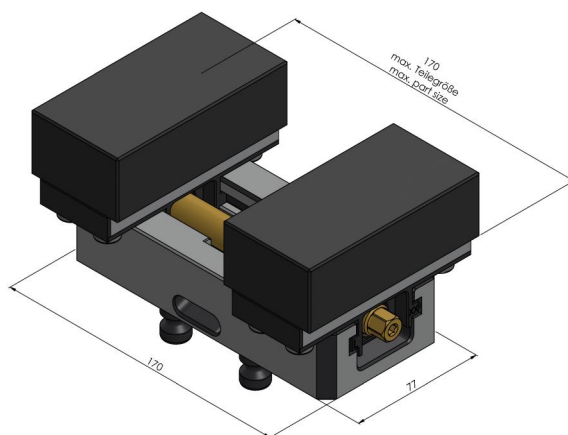

Profilo 77, Profile Clamping Vice

jaw width 112 mm, max. clamping range 165 mm

Item No. 49080-77

Clamping range	0 - 170 mm (0" - 6.69")
Dimensions	170 x 77 x 52.5 mm (6.69" x 3.03" x 2.07")
Clamping method	by form-fit
Workpiece shape	prismatic / cylindrical / asymmetrical
Packaging Unit	1 Piece
Weight	4.1 kg (9.04 lbs)
Material	Steel

Profilo 77, Profile Clamping Vice

jaw width 112 mm, max. clamping range 165 mm

Item No. 49080-77

Profilo 77, Profile Clamping Vise

jaw width 112 mm, max. clamping range 165 mm

Item No. 49080-77