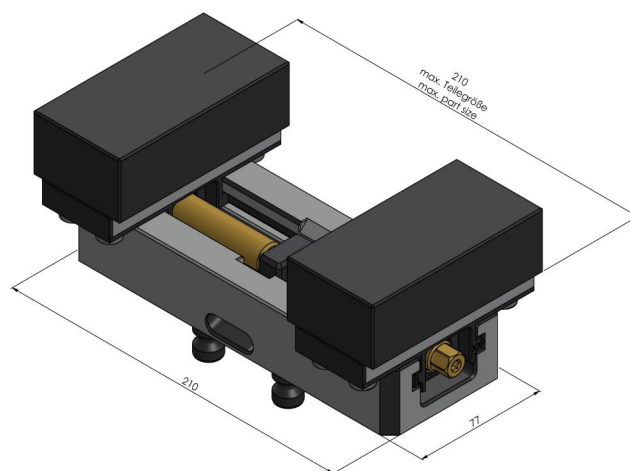

## Profilo 77, Profile Clamping Vice

jaw width 112 mm, max. clamping range 210 mm

Item No. 49120-77

<b>Clamping range</b>	0 - 210 mm (0" - 8.27")
<b>Dimensions</b>	210 x 77 x 52.5 mm (8.27" x 3.03" x 2.07")
<b>Clamping method</b>	by friction
<b>Workpiece shape</b>	prismatic / cylindrical / asymmetrical
<b>Packaging Unit</b>	1 Piece
<b>Weight</b>	4.8 kg (10.58 lbs)
<b>Material</b>	Steel

## Profilo 77, Profile Clamping Vice

jaw width 112 mm, max. clamping range 205 mm

Item No. 49120-77