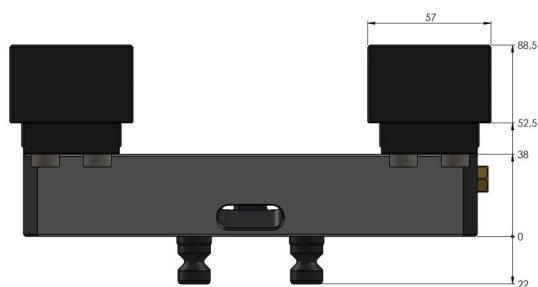

## Profilo 77, Profile Clamping Vice

jaw width 112 mm, max. clamping range 210 mm

Item No. 49120-77

<b>Clamping range</b>	0 - 210 mm (0" - 8.27")
<b>Dimensions</b>	210 x 77 x 52.5 mm (8.27" x 3.03" x 2.07")
<b>Clamping method</b>	by friction
<b>Workpiece shape</b>	prismatic / cylindrical / asymmetrical
<b>Packaging Unit</b>	1 Piece
<b>Weight</b>	4.8 kg (10.58 lbs)
<b>Material</b>	Steel

## Profilo 77, Profile Clamping Vice

jaw width 112 mm, max. clamping range 205 mm

Item No. 49120-77