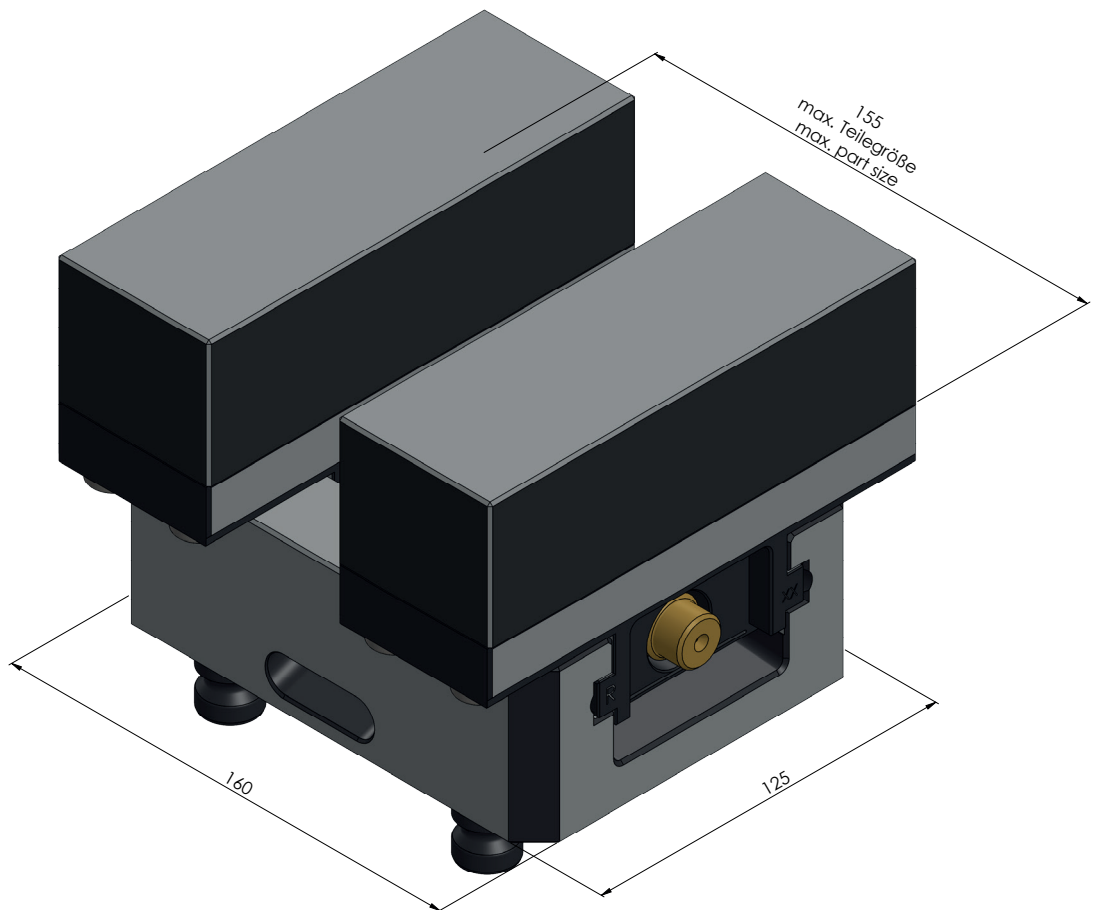

ITEM NO.	49050-125
DESCRIPTION	Profilo 125, Contour Clamping Vise, Jaw with 160 mm, max. clamping range 155 mm
ISSUE DATE	04.05.2021

ITEM NO.	49050-125
DESCRIPTION	Profilo 125, Contour Clamping Vise, Jaw with 160 mm, max. clamping range 155 mm
ISSUE DATE	04.05.2021

Page 2 / 3

ITEM NO.	49050-125
DESCRIPTION	Profilo 125, Contour Clamping Vise, Jaw with 160 mm, max. clamping range 155 mm
ISSUE DATE	04.05.2021