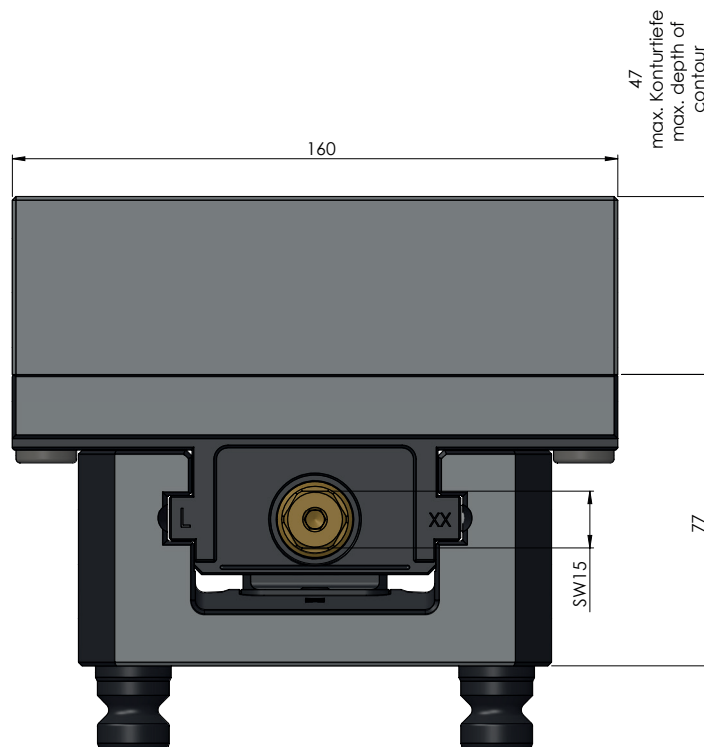

ITEM NO.	49050-125
DESCRIPTION	Profilo 125, Contour Clamping Vise, Jaw with 160 mm, max. clamping range 155 mm
ISSUE DATE	04.05.2021

ITEM NO.	49050-125
DESCRIPTION	Profilo 125, Contour Clamping Vise, Jaw with 160 mm, max. clamping range 155 mm
ISSUE DATE	04.05.2021

Page 2 / 3

ITEM NO.	49050-125
DESCRIPTION	Profilo 125, Contour Clamping Vise, Jaw with 160 mm, max. clamping range 155 mm
ISSUE DATE	04.05.2021