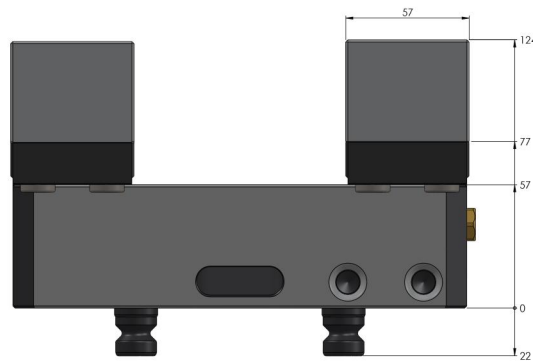

## Profilo 125, Profile Clamping Vice

jaw width 160 mm, max. clamping range 205 mm

Item No. 49100-125

<b>Clamping range</b>	0 - 205 mm (0" - 8.07")
<b>Dimensions</b>	210 x 125 x 77 mm (8.27" x 4.92" x 3.03")
<b>Clamping method</b>	by friction
<b>Workpiece shape</b>	prismatic / cylindrical / asymmetrical
<b>Packaging Unit</b>	1 Piece
<b>Weight</b>	11.5 kg (25.35 lbs)
<b>Material</b>	Steel

## Profilo 125, Profile Clamping Vice

jaw width 160 mm, max. clamping range 205 mm

Item No. 49100-125