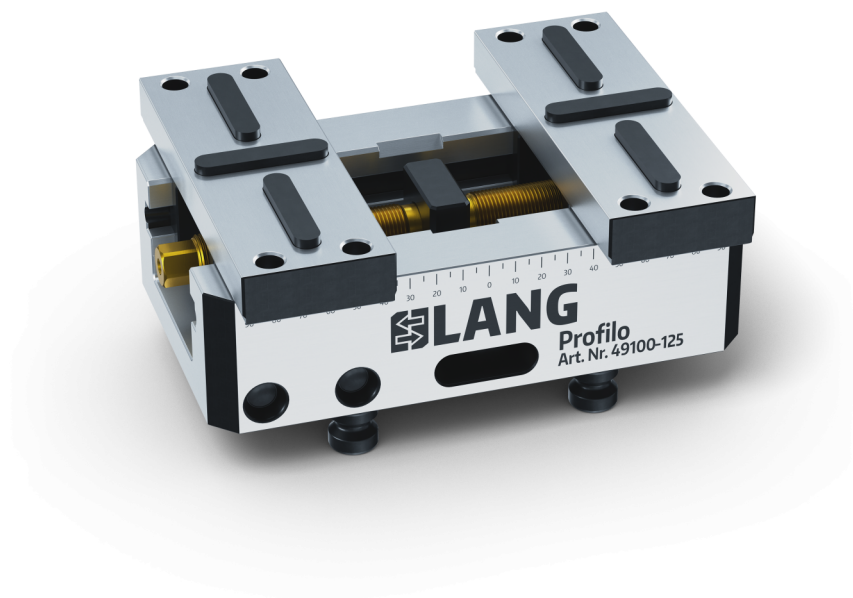

## Profilo 125, Profile Clamping Vice

jaw width 160 mm, max. clamping range 205 mm

Item No. 49100-125

<b>Clamping range</b>	0 - 205 mm (0" - 8.07")
<b>Dimensions</b>	210 x 125 x 77 mm (8.27" x 4.92" x 3.03")
<b>Clamping method</b>	by friction
<b>Workpiece shape</b>	prismatic / cylindrical / asymmetrical
<b>Packaging Unit</b>	1 Piece
<b>Weight</b>	11.5 kg (25.35 lbs)
<b>Material</b>	Steel

## Profilo 125, Profile Clamping Vice

jaw width 160 mm, max. clamping range 205 mm

Item No. 49100-125