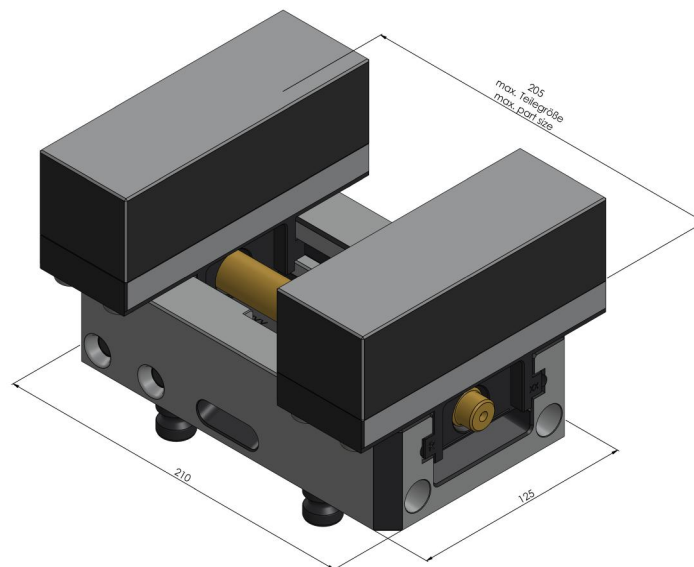

## Profilo 125, Profile Clamping Vice

jaw width 160 mm, max. clamping range 205 mm

Item No. 49100-125

<b>Clamping range</b>	0 - 205 mm (0" - 8.07")
<b>Dimensions</b>	210 x 125 x 77 mm (8.27" x 4.92" x 3.03")
<b>Clamping method</b>	by friction
<b>Workpiece shape</b>	prismatic / cylindrical / asymmetrical
<b>Packaging Unit</b>	1 Piece
<b>Weight</b>	11.5 kg (25.35 lbs)
<b>Material</b>	Steel

## Profilo 125, Profile Clamping Vice

jaw width 160 mm, max. clamping range 205 mm

Item No. 49100-125