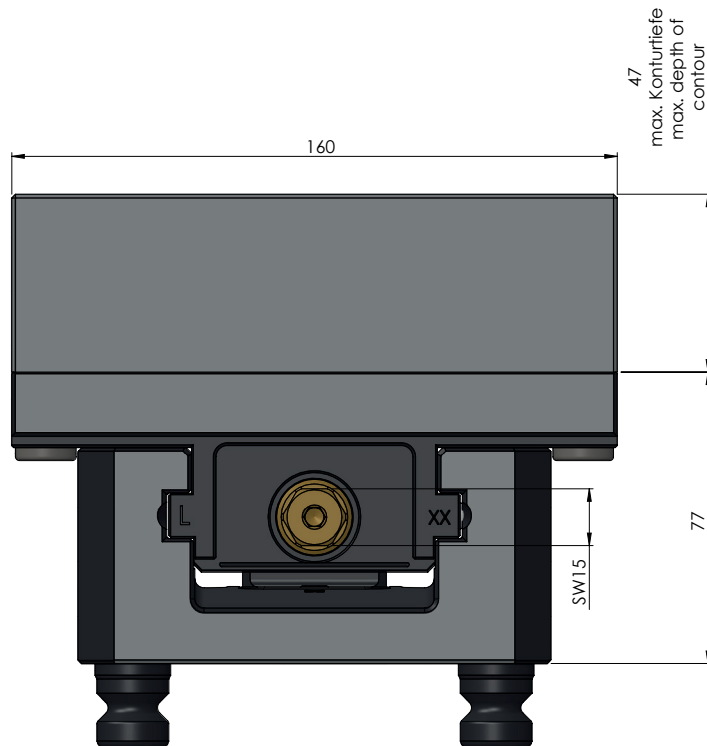

ITEM NO.	49250-125
DESCRIPTION	Profilo 125, Contour Clamping Vise, Jaw width 160 mm, max. clamping range 355 mm
ISSUE DATE	04.05.2021

ITEM NO.	49250-125
DESCRIPTION	Profilo 125, Contour Clamping Vise, Jaw width 160 mm, max. clamping range 355 mm
ISSUE DATE	04.05.2021

ITEM NO.	49250-125
DESCRIPTION	Profilo 125, Contour Clamping Vise, Jaw width 160 mm, max. clamping range 355 mm
ISSUE DATE	04.05.2021