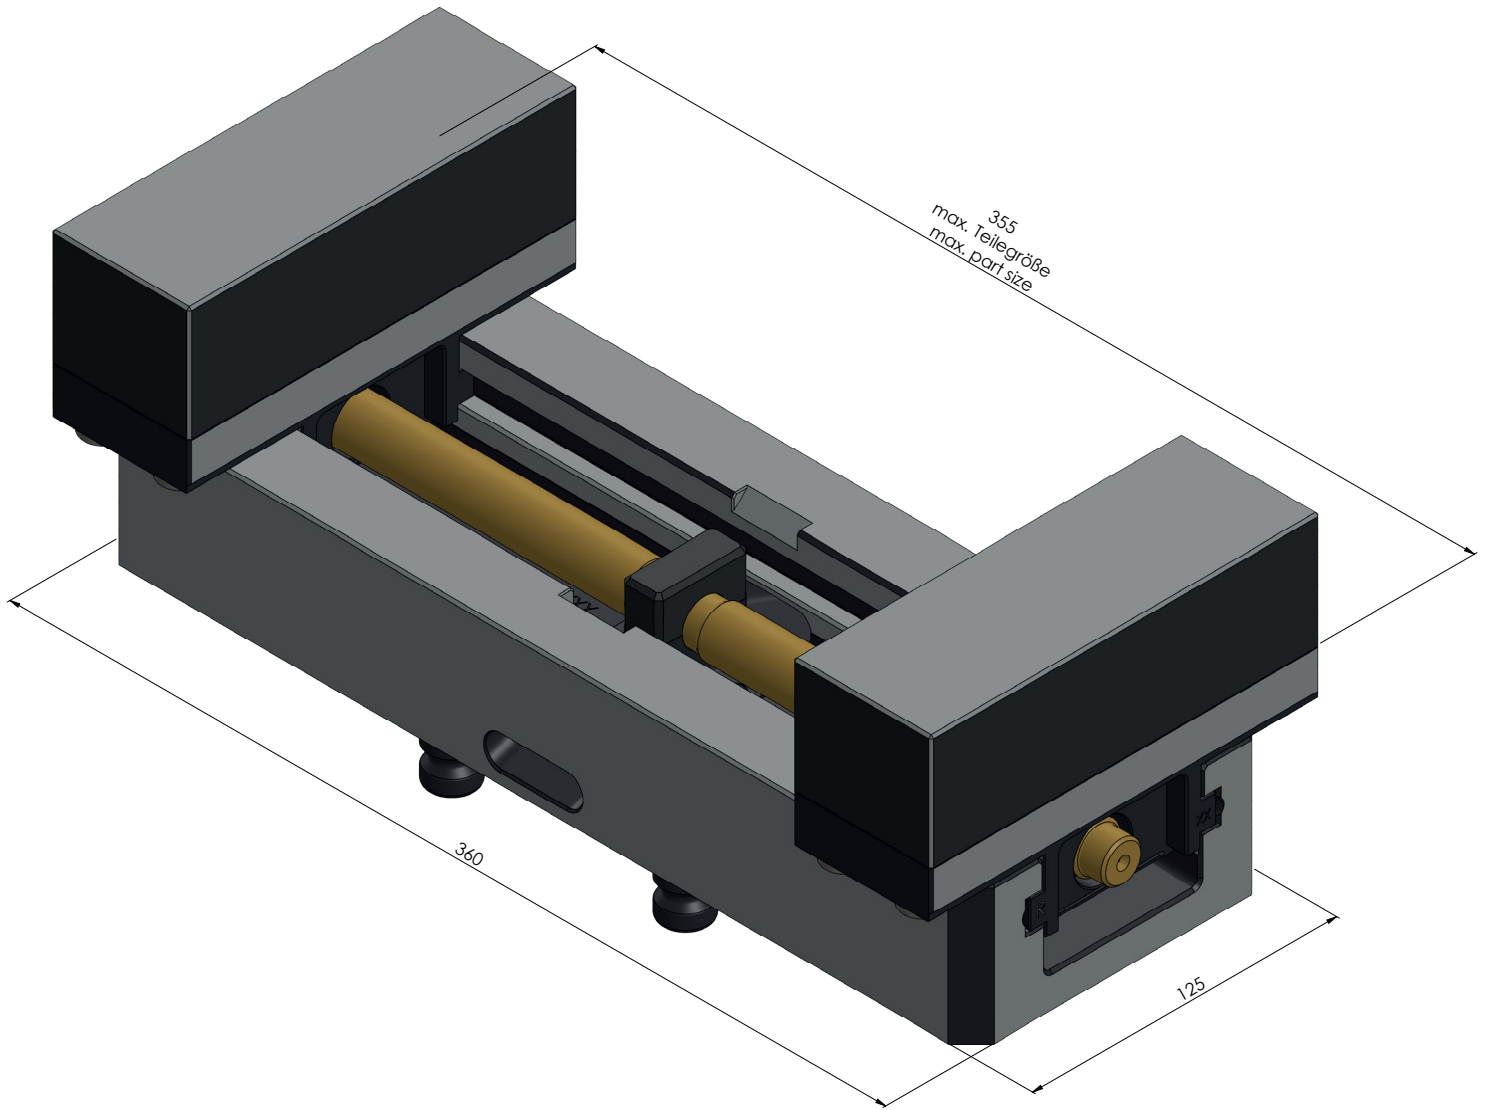

ITEM NO.	49250-125
DESCRIPTION	Profilo 125, Contour Clamping Vise, Jaw width 160 mm, max. clamping range 355 mm
ISSUE DATE	04.05.2021

ITEM NO.	49250-125
DESCRIPTION	Profilo 125, Contour Clamping Vise, Jaw width 160 mm, max. clamping range 355 mm
ISSUE DATE	04.05.2021

ITEM NO.	49250-125
DESCRIPTION	Profilo 125, Contour Clamping Vise, Jaw width 160 mm, max. clamping range 355 mm
ISSUE DATE	04.05.2021