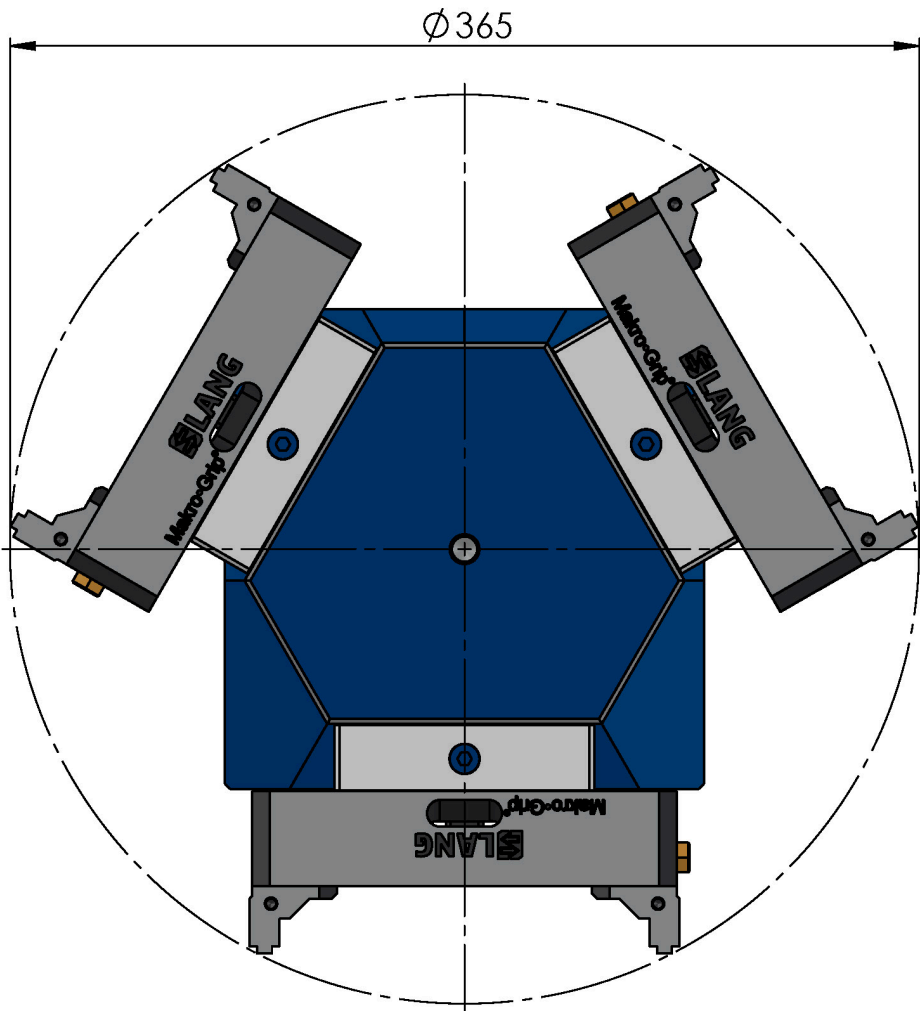

ITEM NO.	70263
DESCRIPTION	Quick-Point® 52, 3-face Tombstone, 192 x 192 x 260 mm
ISSUE DATE	14.07.2022

ITEM NO.	70263
DESCRIPTION	Quick•Point® 52, 3-face Tombstone, 192 x 192 x 260 mm
ISSUE DATE	14.07.2022

ITEM NO.	70263
DESCRIPTION	Quick-Point® 52, 3-face Tombstone, 192 x 192 x 260 mm
ISSUE DATE	14.07.2022