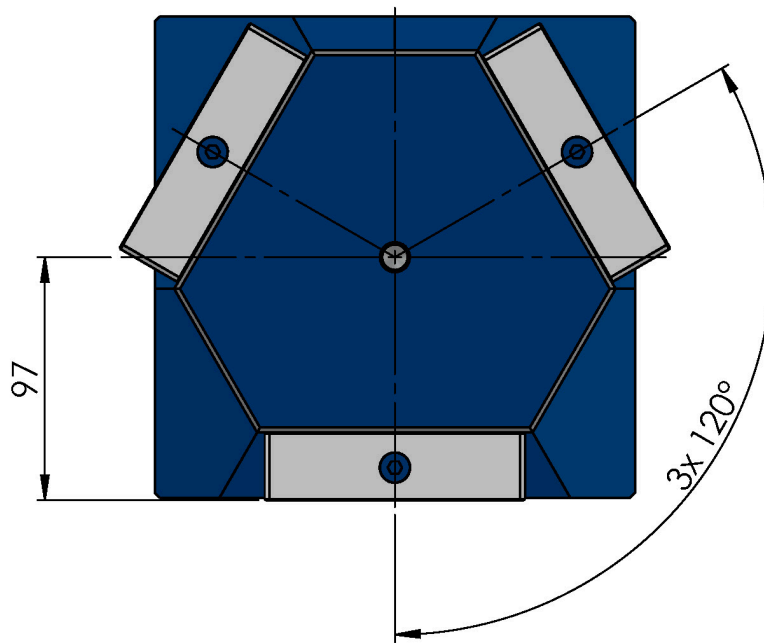

ITEM NO.	70263
DESCRIPTION	Quick-Point® 52, 3-face Tombstone, 192 x 192 x 260 mm
ISSUE DATE	14.07.2022

ITEM NO.	70263
DESCRIPTION	Quick•Point® 52, 3-face Tombstone, 192 x 192 x 260 mm
ISSUE DATE	14.07.2022

ITEM NO.	70263
DESCRIPTION	Quick-Point® 52, 3-face Tombstone, 192 x 192 x 260 mm
ISSUE DATE	14.07.2022