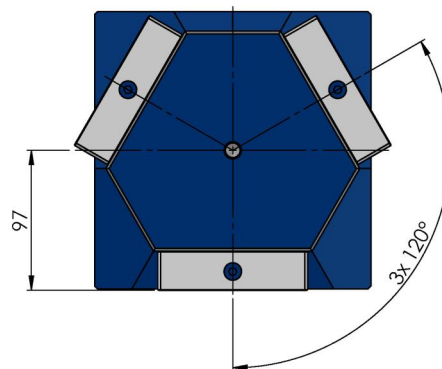

Quick-Point® 52, 3-face Tombstone

192 x 192 x 260 mm

Item No. 70263

Dimensions body	140 x 140 mm (5.51" x 5.51")
Dimensions foot	192 x 192 mm (7.56" x 7.56")
Total height	260 mm (10.24")
Number grid plates	6 x 75600 / 3 x 45621
Type of machine	VMC / HMC
Packaging Unit	1 Piece
Weight	43.7 kg (96.34 lbs)
Material	Steel

Quick-Point® 52, 3-face Tombstone

192 x 192 x 260 mm

Item No. 70263

Quick-Point® 52, 3-face Tombstone

192 x 192 x 260 mm

Item No. 70263