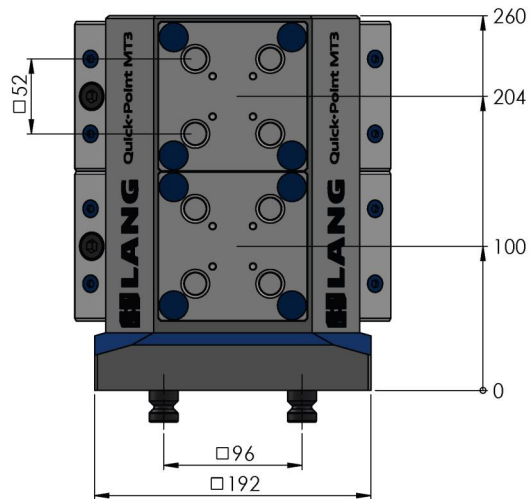

Quick-Point® 52, 3-face Tombstone

192 x 192 x 260 mm

Item No. 70263

Dimensions body	140 x 140 mm (5.51" x 5.51")
Dimensions foot	192 x 192 mm (7.56" x 7.56")
Total height	260 mm (10.24")
Number grid plates	6 x 75600 / 3 x 45621
Type of machine	VMC / HMC
Packaging Unit	1 Piece
Weight	43.7 kg (96.34 lbs)
Material	Steel

Quick-Point® 52, 3-face Tombstone

192 x 192 x 260 mm

Item No. 70263

Quick-Point® 52, 3-face Tombstone

192 x 192 x 260 mm

Item No. 70263