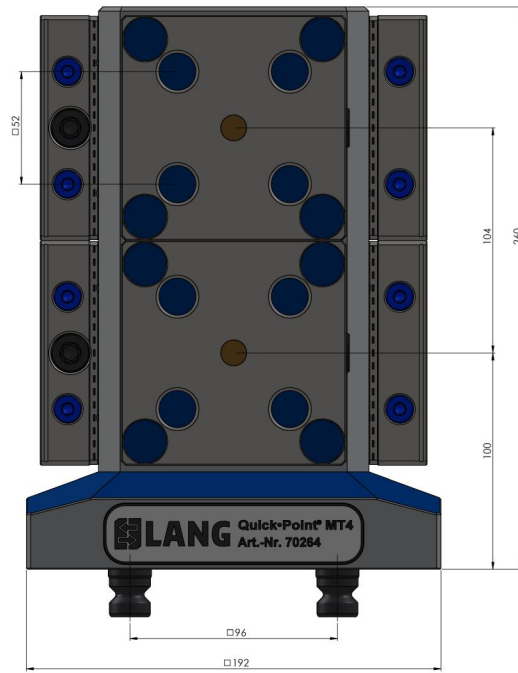

Quick-Point® 52, 4-face Tombstone

192 x 192 x 260 mm

Item No. 70264

Dimensions body	125 x 125 mm (4.92" x 4.92")
Dimensions foot	192 x 192 mm (7.56" x 7.56")
Total height	260 mm (10.24")
Number grid plates	8 x 75600 / 4 x 45621
Type of machine	VMC / HMC
Packaging Unit	1 Piece
Weight	37.1 kg (81.79 lbs)
Material	Steel

Quick-Point® 52, 4-face Tombstone

192 x 192 x 260 mm

Item No. 70264

Quick-Point® 52, 4-face Tombstone

192 x 192 x 260 mm

Item No. 70264