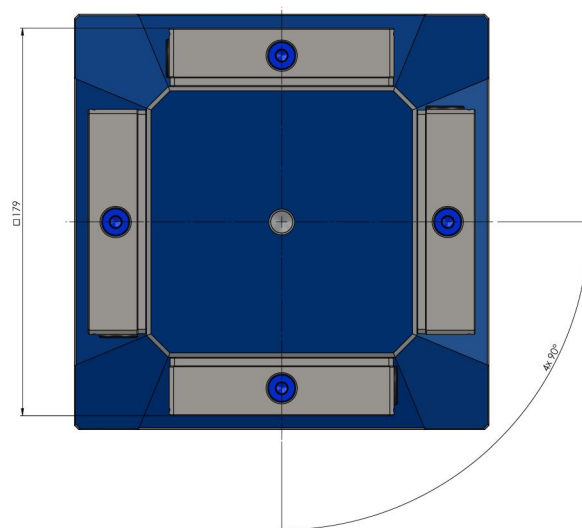

Quick-Point® 52, 4-face Tombstone

192 x 192 x 260 mm

Item No. 70264

Dimensions body	125 x 125 mm (4.92" x 4.92")
Dimensions foot	192 x 192 mm (7.56" x 7.56")
Total height	260 mm (10.24")
Number grid plates	8 x 75600 / 4 x 45621
Type of machine	VMC / HMC
Packaging Unit	1 Piece
Weight	37.1 kg (81.79 lbs)
Material	Steel

Quick-Point® 52, 4-face Tombstone

192 x 192 x 260 mm

Item No. 70264

Quick-Point® 52, 4-face Tombstone

192 x 192 x 260 mm

Item No. 70264