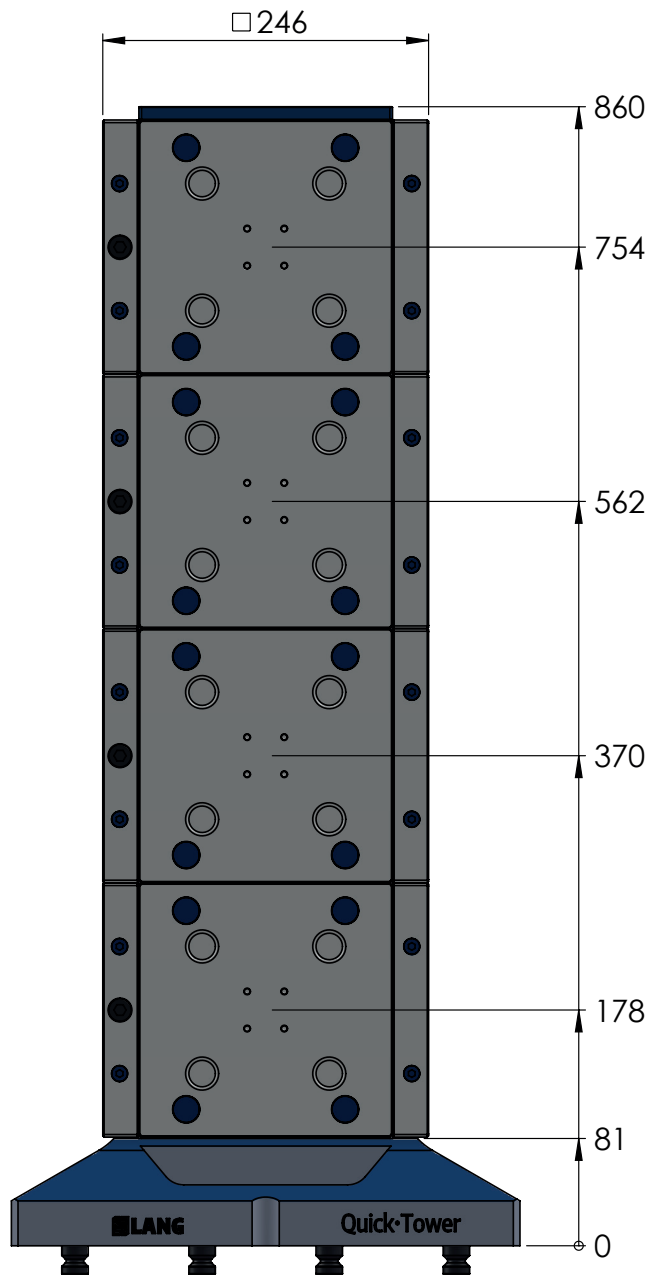

ITEM NO.	70650
DESCRIPTION	Quick-Point®, Quick-Tower Tombstone, height 668 mm
ISSUE DATE	17.10.2024

ITEM NO.	70650
DESCRIPTION	Quick-Point®, Quick-Tower Tombstone, height 668 mm
ISSUE DATE	17.10.2024

ITEM NO.	70650
DESCRIPTION	Quick-Point®, Quick-Tower Tombstone, height 668 mm
ISSUE DATE	17.10.2024

ITEM NO.	70650
DESCRIPTION	Quick-Point®, Quick-Tower Tombstone, height 668 mm
ISSUE DATE	17.10.2024

ITEM NO.	70650
DESCRIPTION	Quick-Point®, Quick-Tower Tombstone, height 668 mm
ISSUE DATE	17.10.2024