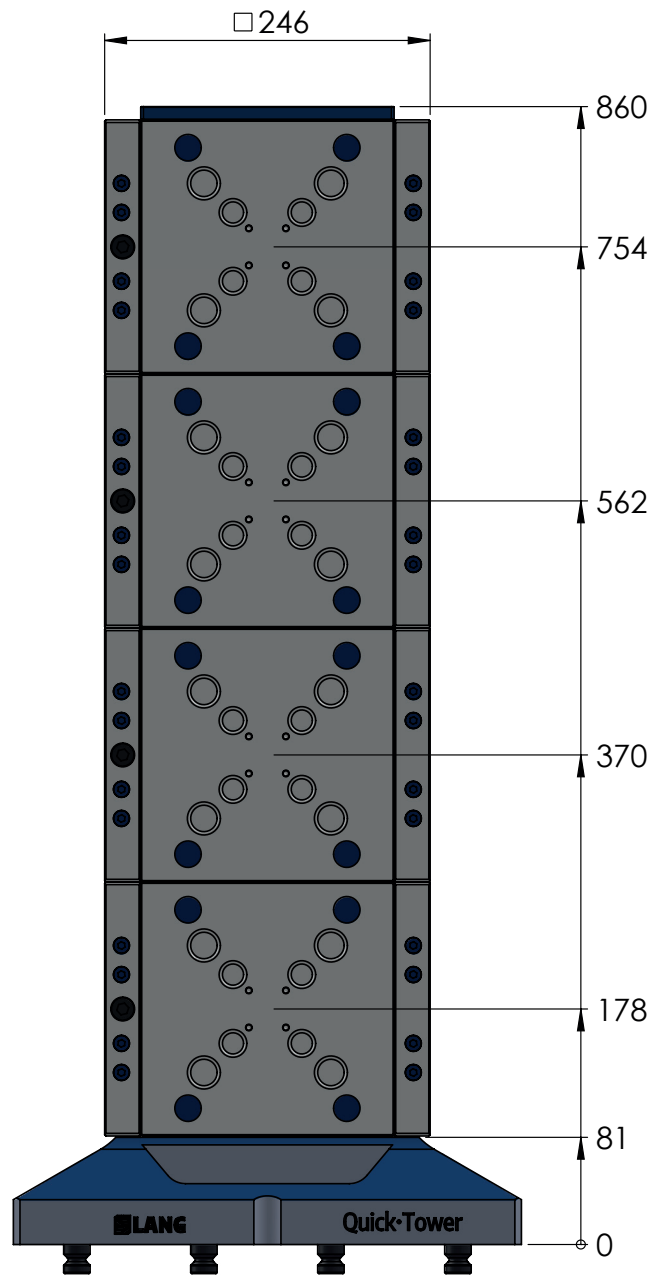

ITEM NO.	70650
DESCRIPTION	Quick-Point®, Quick-Tower Tombstone, height 668 mm
ISSUE DATE	17.10.2024

ITEM NO.	70650
DESCRIPTION	Quick-Point®, Quick-Tower Tombstone, height 668 mm
ISSUE DATE	17.10.2024

ITEM NO.	70650
DESCRIPTION	Quick-Point®, Quick-Tower Tombstone, height 668 mm
ISSUE DATE	17.10.2024

ITEM NO.	70650
DESCRIPTION	Quick-Point®, Quick-Tower Tombstone, height 668 mm
ISSUE DATE	17.10.2024

ITEM NO.	70650
DESCRIPTION	Quick-Point®, Quick-Tower Tombstone, height 668 mm
ISSUE DATE	17.10.2024