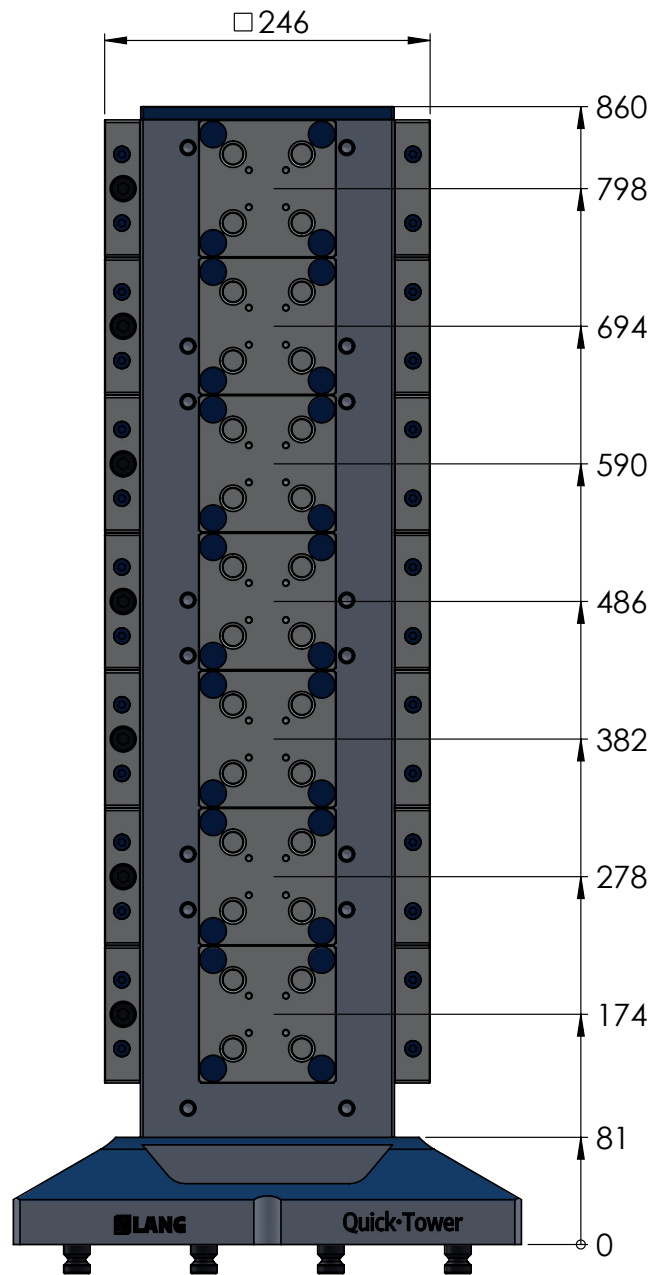

ITEM NO.	70650
DESCRIPTION	Quick-Point®, Quick-Tower Tombstone, height 668 mm
ISSUE DATE	17.10.2024

ITEM NO.	70650
DESCRIPTION	Quick-Point®, Quick-Tower Tombstone, height 668 mm
ISSUE DATE	17.10.2024

ITEM NO.	70650
DESCRIPTION	Quick-Point®, Quick-Tower Tombstone, height 668 mm
ISSUE DATE	17.10.2024

ITEM NO.	70650
DESCRIPTION	Quick-Point®, Quick-Tower Tombstone, height 668 mm
ISSUE DATE	17.10.2024

ITEM NO.	70650
DESCRIPTION	Quick-Point®, Quick-Tower Tombstone, height 668 mm
ISSUE DATE	17.10.2024