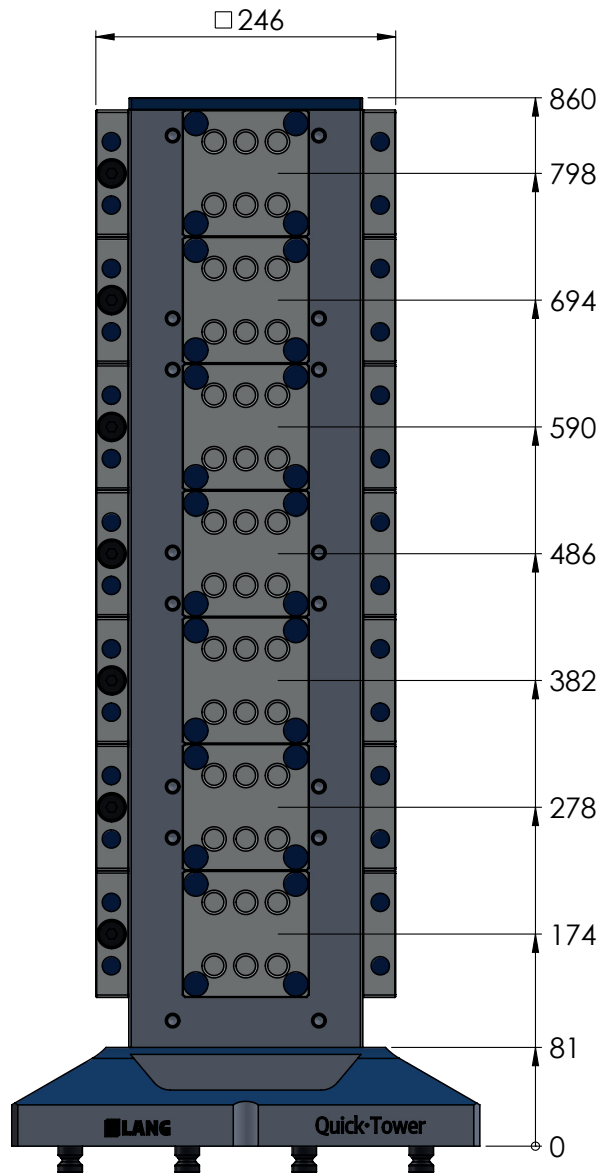

ITEM NO.	70650
DESCRIPTION	Quick-Point®, Quick-Tower Tombstone, height 668 mm
ISSUE DATE	17.10.2024

ITEM NO.	70650
DESCRIPTION	Quick-Point®, Quick-Tower Tombstone, height 668 mm
ISSUE DATE	17.10.2024

ITEM NO.	70650
DESCRIPTION	Quick-Point®, Quick-Tower Tombstone, height 668 mm
ISSUE DATE	17.10.2024

ITEM NO.	70650
DESCRIPTION	Quick-Point®, Quick-Tower Tombstone, height 668 mm
ISSUE DATE	17.10.2024

ITEM NO.	70650
DESCRIPTION	Quick-Point®, Quick-Tower Tombstone, height 668 mm
ISSUE DATE	17.10.2024