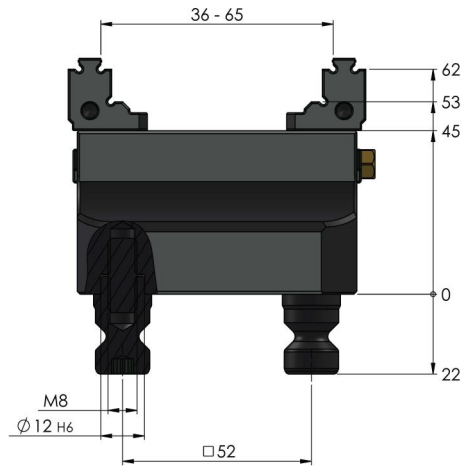

## Makro-Grip® 46, 5-Axis Vise

Jaw width 46 mm, Clamping range 0 - 65 mm

Item No. 48065-46

<b>Clamping range</b>	0 - 65 mm (0" - 2.56")
<b>Dimensions</b>	77 x 77 x 65 mm (3.03" x 3.03" x 2.56")
<b>Clamping method</b>	by form-fit / by friction
<b>Workpiece shape</b>	prismatic
<b>Packaging Unit</b>	1 Piece
<b>Weight</b>	1.75 kg (3.86 lbs)
<b>Material</b>	Steel

# Makro-Grip® 46, 5-Axis Vise

## Jaw width 46 mm, Clamping range 0 - 65 mm

Item No. 48065-46

**Makro-Grip® 46, 5-Axis Vise**

Jaw width 46 mm, Clamping range 0 - 65 mm

Item No. 48065-46