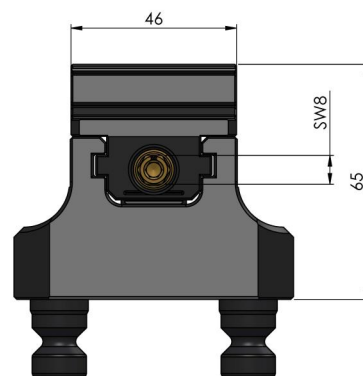

## Makro-Grip® 46, 5-Axis Vise

Jaw width 46 mm, Clamping range 0 - 65 mm

Item No. 48065-46

<b>Clamping range</b>	0 - 65 mm (0" - 2.56")
<b>Dimensions</b>	77 x 77 x 65 mm (3.03" x 3.03" x 2.56")
<b>Clamping method</b>	by form-fit / by friction
<b>Workpiece shape</b>	prismatic
<b>Packaging Unit</b>	1 Piece
<b>Weight</b>	1.75 kg (3.86 lbs)
<b>Material</b>	Steel

# Makro-Grip® 46, 5-Axis Vise

## Jaw width 46 mm, Clamping range 0 - 65 mm

Item No. 48065-46

**Makro-Grip® 46, 5-Axis Vise**

Jaw width 46 mm, Clamping range 0 - 65 mm

Item No. 48065-46