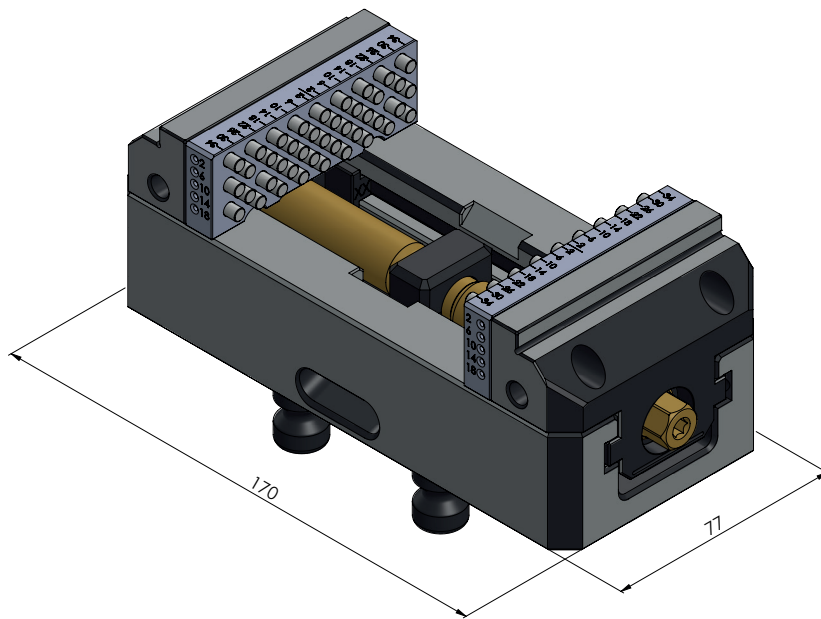

ITEM NO.	42097-77
DESCRIPTION	Vario-Tec 77, Centering Vise, Jaw width 77 mm, max. clamping range 95 mm
ISSUE DATE	04.05.2021 Page 1/3

ITEM NO.	42097-77
DESCRIPTION	Vario-Tec 77, Centering Vise, Jaw width 77 mm, max. clamping range 95 mm
ISSUE DATE	04.05.2021 Page 2 / 3

ITEM NO.	42097-77
DESCRIPTION	Vario-Tec 77, Centering Vise, Jaw width 77 mm, max. clamping range 95 mm
ISSUE DATE	04.05.2021 Page 3 / 3