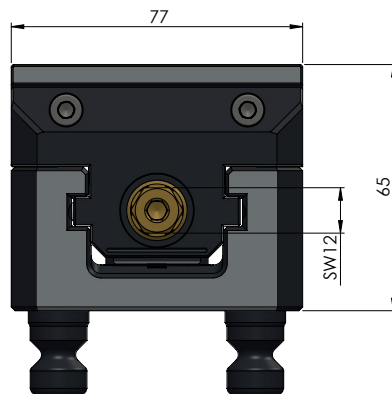

ITEM NO.	42097-77
DESCRIPTION	Vario-Tec 77, Centering Vise, Jaw width 77 mm, max. clamping range 95 mm
ISSUE DATE	04.05.2021 Page 1/3

ITEM NO.	42097-77
DESCRIPTION	Vario-Tec 77, Centering Vise, Jaw width 77 mm, max. clamping range 95 mm
ISSUE DATE	04.05.2021 Page 2 / 3

ITEM NO.	42097-77
DESCRIPTION	Vario-Tec 77, Centering Vise, Jaw width 77 mm, max. clamping range 95 mm
ISSUE DATE	04.05.2021 Page 3 / 3