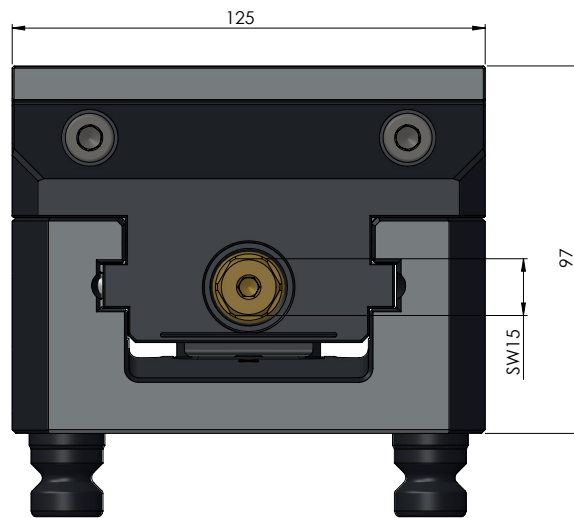

ITEM NO.	42252-125
DESCRIPTION	Vario-Tec 125, Centering Vise, Jaw width 125 mm, max. clamping range 250 mm
ISSUE DATE	04.05.2021 Page 2 / 3

ITEM NO.	42252-125
DESCRIPTION	Vario-Tec 125, Centering Vise, Jaw width 125 mm, max. clamping range 250 mm
ISSUE DATE	04.05.2021 Page 3 / 3