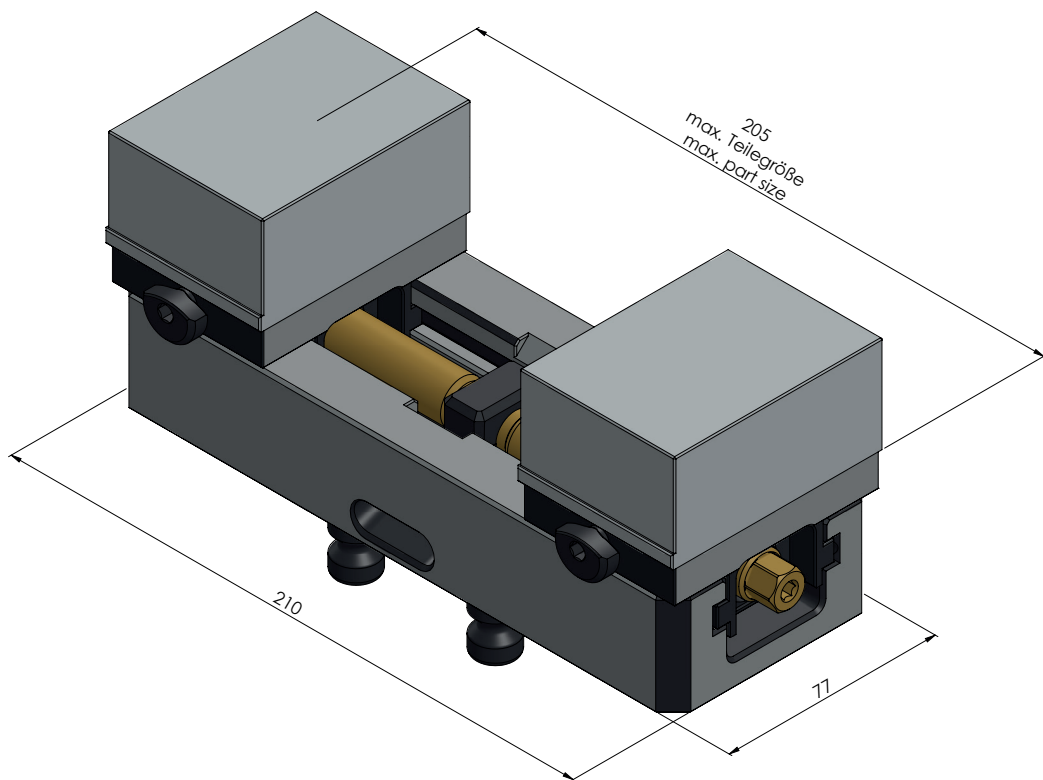

ITEM NO.	44200-77
DESCRIPTION	Avanti 77, Contour Clamping Vise, Jaw width 77 mm, max. clamping range 205 mm
ISSUE DATE	04.05.2021

ITEM NO.	44200-77
DESCRIPTION	Avanti 77, Contour Clamping Vise, Jaw width 77 mm, max. clamping range 205 mm
ISSUE DATE	04.05.2021

ITEM NO.	44200-77
DESCRIPTION	Avanti 77, Contour Clamping Vise, Jaw width 77 mm, max. clamping range 205 mm
ISSUE DATE	04.05.2021