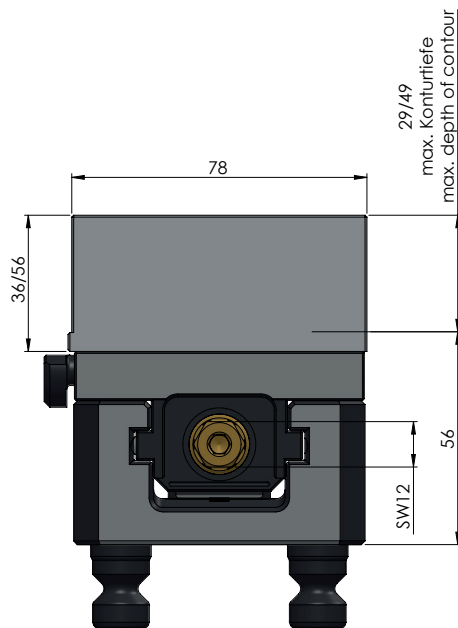

ITEM NO.	44200-77
DESCRIPTION	Avanti 77, Contour Clamping Vise, Jaw width 77 mm, max. clamping range 205 mm
ISSUE DATE	04.05.2021

ITEM NO.	44200-77
DESCRIPTION	Avanti 77, Contour Clamping Vise, Jaw width 77 mm, max. clamping range 205 mm
ISSUE DATE	04.05.2021

ITEM NO.	44200-77
DESCRIPTION	Avanti 77, Contour Clamping Vise, Jaw width 77 mm, max. clamping range 205 mm
ISSUE DATE	04.05.2021