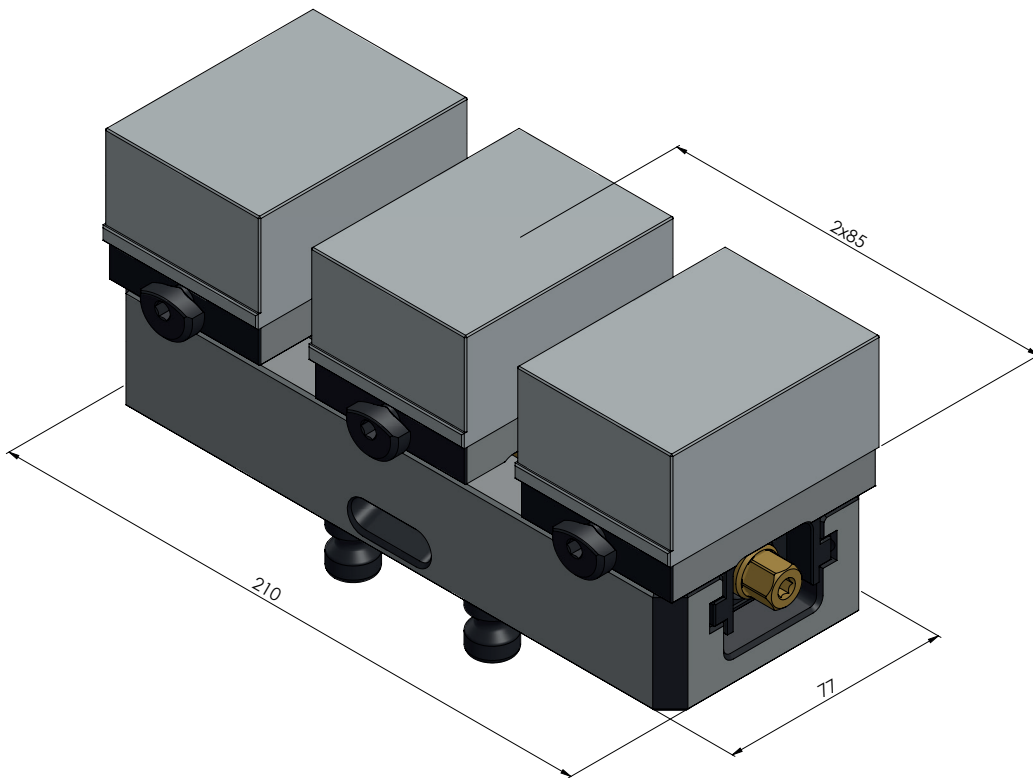

ITEM NO.	44200-TG77
DESCRIPTION	Avanti 77, Center Base Jaw + Spindle, Jaw width 77 mm, Spindle length 215 mm
ISSUE DATE	04.05.2021 <span style="float: right;">Page 1 / 2</span>

ITEM NO.	44200-TG77
DESCRIPTION	Avanti 77, Center Base Jaw + Spindle, Jaw width 77 mm, Spindle length 215 mm
ISSUE DATE	04.05.2021 <span style="float: right;">Page 2 / 2</span>