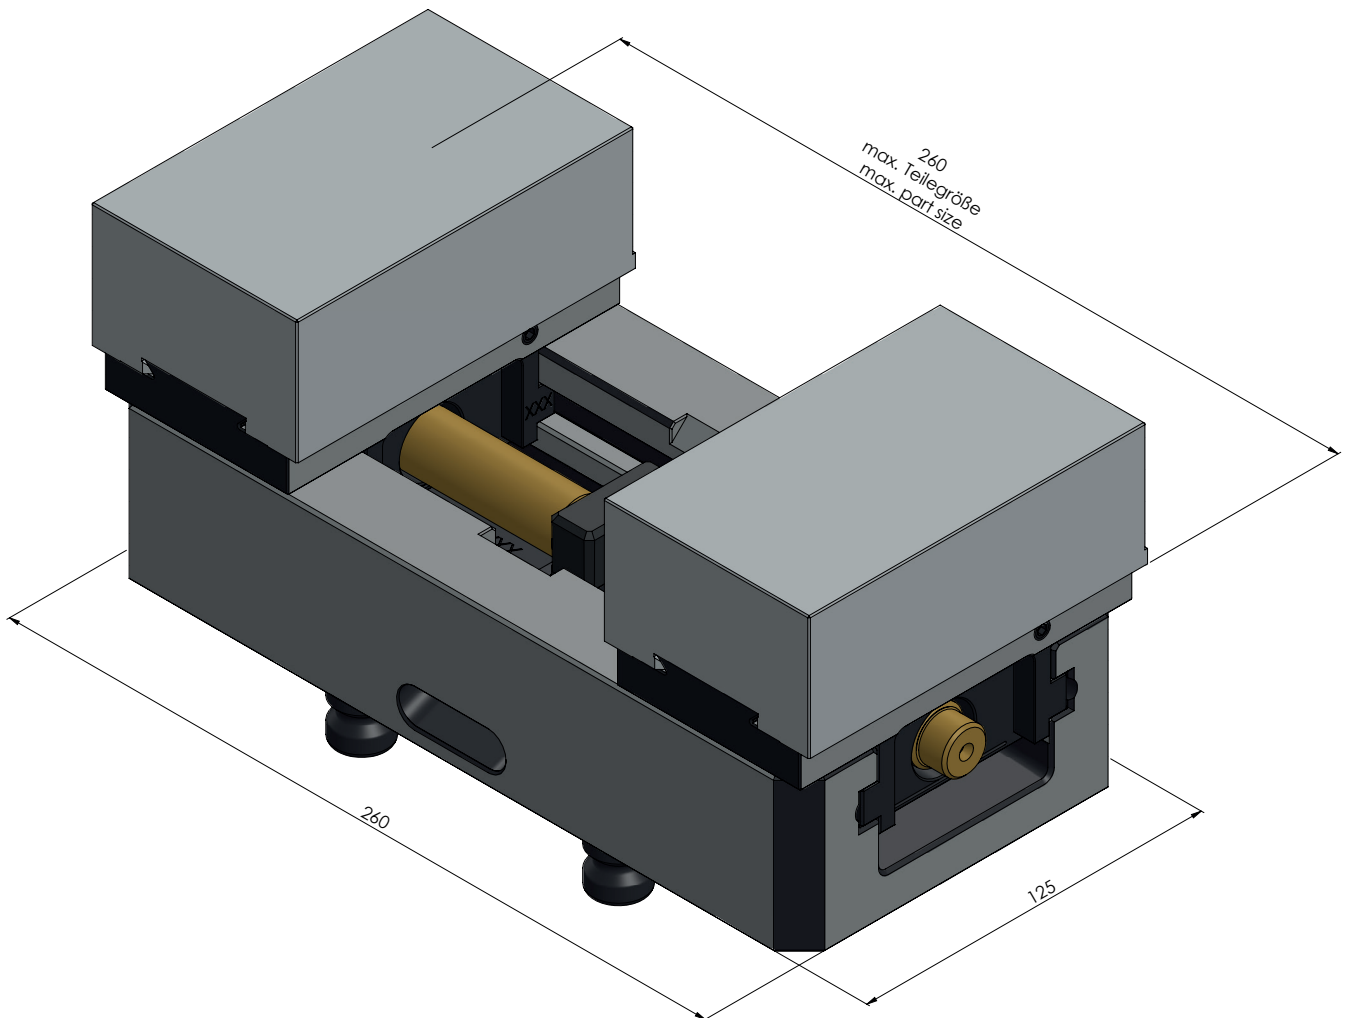

ITEM NO.	44255-125
DESCRIPTION	Avanti 125, Contour Clamping Vise, Jaw width 125 mm, max. clamping range 255 mm
ISSUE DATE	04.05.2021

ITEM NO.	44255-125
DESCRIPTION	Avanti 125, Contour Clamping Vise, Jaw width 125 mm, max. clamping range 255 mm
ISSUE DATE	04.05.2021

ITEM NO.	44255-125
DESCRIPTION	Avanti 125, Contour Clamping Vise, Jaw width 125 mm, max. clamping range 255 mm
ISSUE DATE	04.05.2021