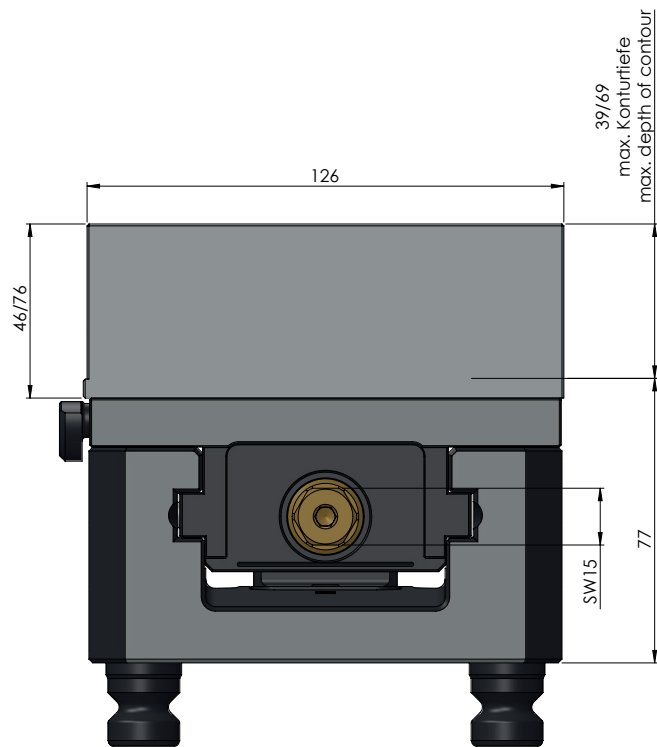

ITEM NO.	44255-125
DESCRIPTION	Avanti 125, Contour Clamping Vise, Jaw width 125 mm, max. clamping range 255 mm
ISSUE DATE	04.05.2021

ITEM NO.	44255-125
DESCRIPTION	Avanti 125, Contour Clamping Vise, Jaw width 125 mm, max. clamping range 255 mm
ISSUE DATE	04.05.2021

ITEM NO.	44255-125
DESCRIPTION	Avanti 125, Contour Clamping Vise, Jaw width 125 mm, max. clamping range 255 mm
ISSUE DATE	04.05.2021