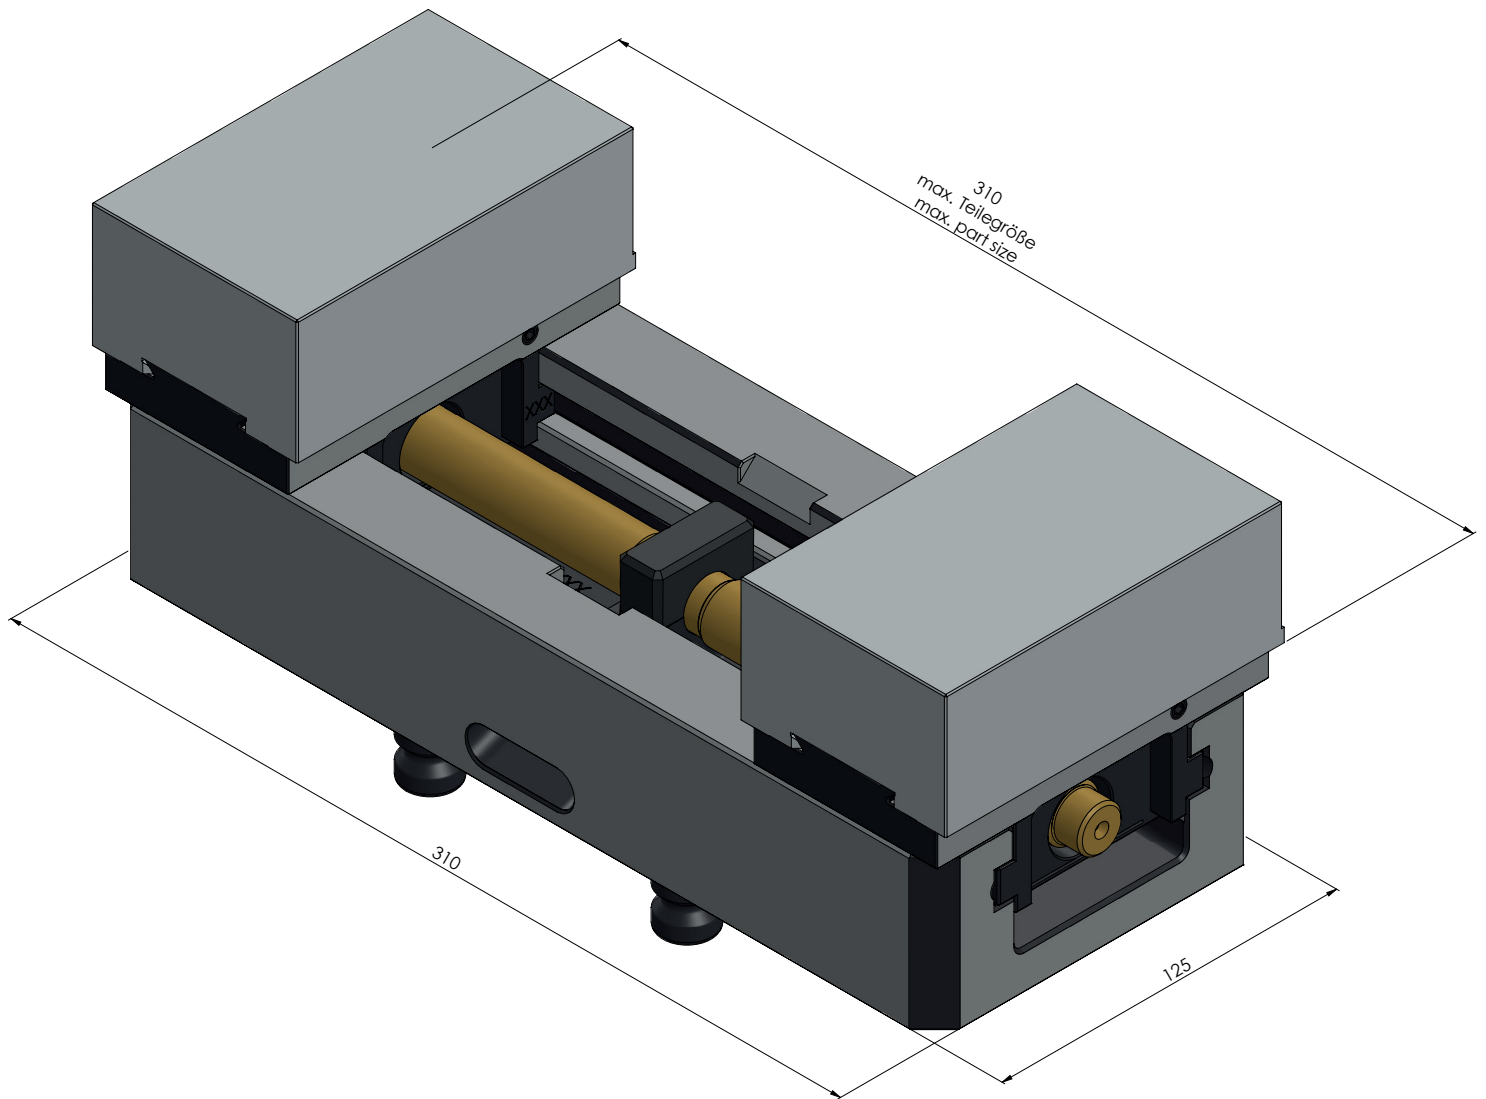

ITEM NO.	44305-125
DESCRIPTION	Avanti 125, Contour Clamping Vise, Jaw width 125 mm, max. clamping range 305 mm
ISSUE DATE	04.05.2021

Page 1 / 3

ITEM NO.	44305-125
DESCRIPTION	Avanti 125, Contour Clamping Vise, Jaw width 125 mm, max. clamping range 305 mm
ISSUE DATE	04.05.2021

Page 2 / 3

ITEM NO.	44305-125
DESCRIPTION	Avanti 125, Contour Clamping Vise, Jaw width 125 mm, max. clamping range 305 mm
ISSUE DATE	04.05.2021