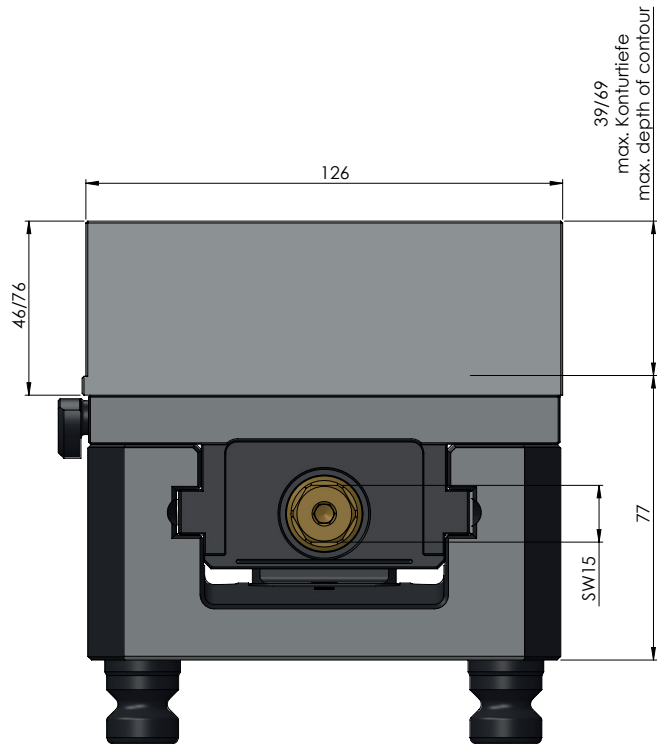

ITEM NO.	44305-125
DESCRIPTION	Avanti 125, Contour Clamping Vise, Jaw width 125 mm, max. clamping range 305 mm
ISSUE DATE	04.05.2021

Page 1 / 3

ITEM NO.	44305-125
DESCRIPTION	Avanti 125, Contour Clamping Vise, Jaw width 125 mm, max. clamping range 305 mm
ISSUE DATE	04.05.2021

Page 2 / 3

ITEM NO.	44305-125
DESCRIPTION	Avanti 125, Contour Clamping Vise, Jaw width 125 mm, max. clamping range 305 mm
ISSUE DATE	04.05.2021