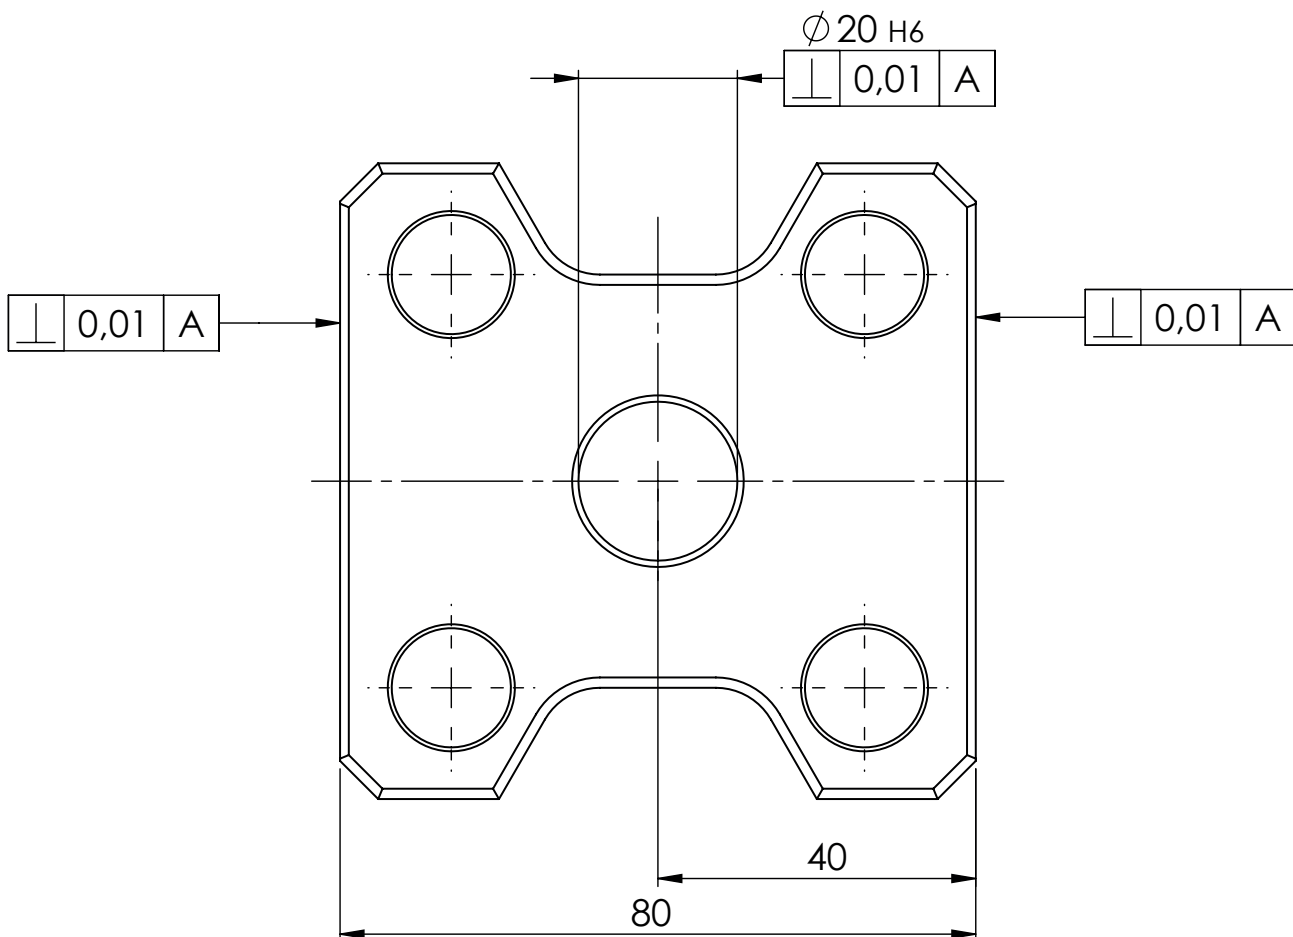

ITEM NO.	44522
DESCRIPTION	Quick-Point® 52, Gauging Pallet
ISSUE DATE	04.05.2021

ITEM NO.	44522
DESCRIPTION	Quick-Point® 52, Gauging Pallet
ISSUE DATE	04.05.2021