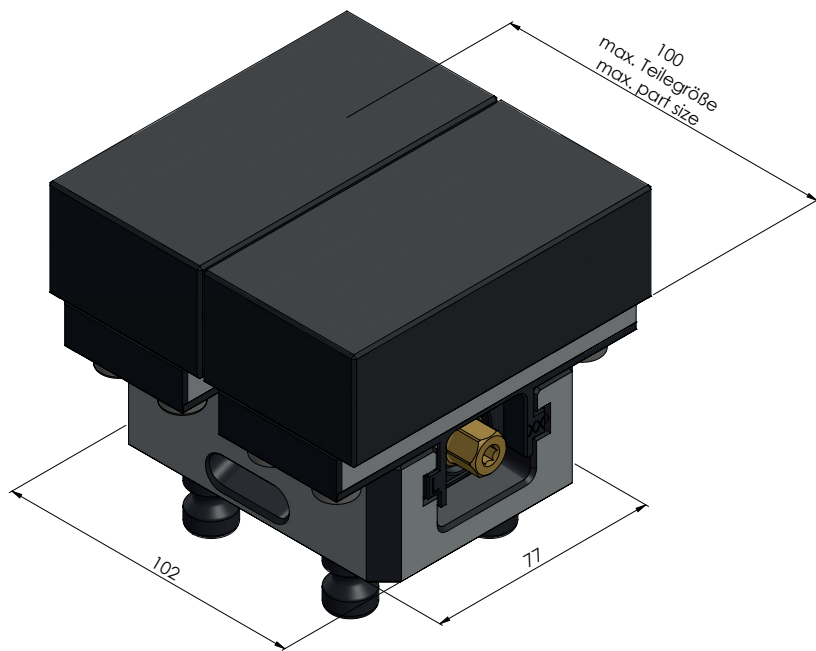

ITEM NO.	49010-77
DESCRIPTION	Profilo 77, Contour Clamping Vise, Jaw width 112 mm, max. clamping range 97 mm
ISSUE DATE	04.05.2021

ITEM NO.	49010-77
DESCRIPTION	Profilo 77, Contour Clamping Vise, Jaw width 112 mm, max. clamping range 97 mm
ISSUE DATE	04.05.2021

ITEM NO.	49010-77
DESCRIPTION	Profilo 77, Contour Clamping Vise, Jaw width 112 mm, max. clamping range 97 mm
ISSUE DATE	04.05.2021