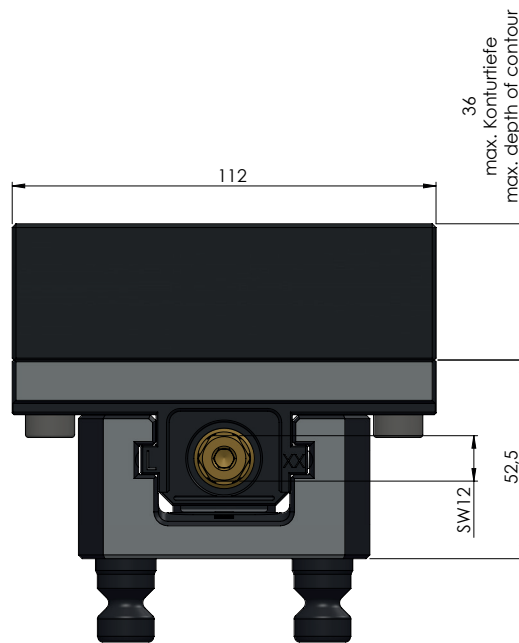

ITEM NO.	49010-77
DESCRIPTION	Profilo 77, Contour Clamping Vise, Jaw width 112 mm, max. clamping range 97 mm
ISSUE DATE	04.05.2021

ITEM NO.	49010-77
DESCRIPTION	Profilo 77, Contour Clamping Vise, Jaw width 112 mm, max. clamping range 97 mm
ISSUE DATE	04.05.2021

ITEM NO.	49010-77
DESCRIPTION	Profilo 77, Contour Clamping Vise, Jaw width 112 mm, max. clamping range 97 mm
ISSUE DATE	04.05.2021