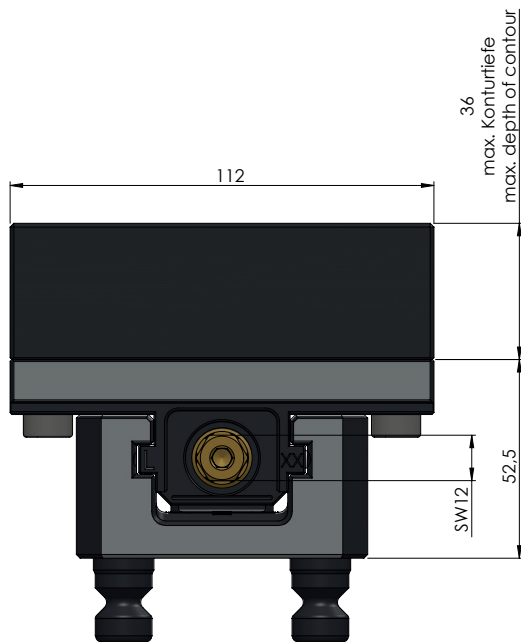

ITEM NO.	49120-77
DESCRIPTION	Profilo 77, Contour Clamping Vise, Jaw width 112 mm, max. clamping range 205 mm
ISSUE DATE	04.05.2021

ITEM NO.	49120-77
DESCRIPTION	Profilo 77, Contour Clamping Vise, Jaw width 112 mm, max. clamping range 205 mm
ISSUE DATE	04.05.2021

Page 2 / 3

ITEM NO.	49120-77
DESCRIPTION	Profilo 77, Contour Clamping Vise, Jaw width 112 mm, max. clamping range 205 mm
ISSUE DATE	04.05.2021

Page 3 / 3