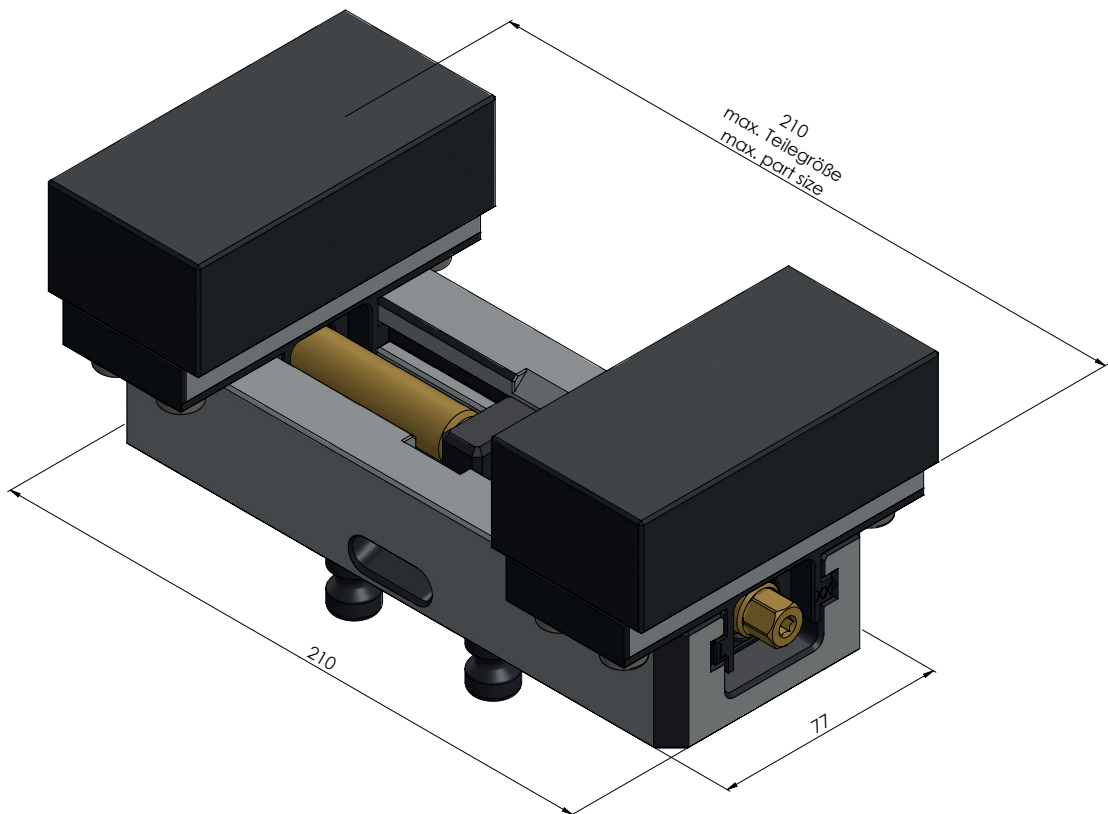

ITEM NO.	49120-77
DESCRIPTION	Profilo 77, Contour Clamping Vise, Jaw width 112 mm, max. clamping range 205 mm
ISSUE DATE	04.05.2021

ITEM NO.	49120-77
DESCRIPTION	Profilo 77, Contour Clamping Vise, Jaw width 112 mm, max. clamping range 205 mm
ISSUE DATE	04.05.2021

Page 2 / 3

ITEM NO.	49120-77
DESCRIPTION	Profilo 77, Contour Clamping Vise, Jaw width 112 mm, max. clamping range 205 mm
ISSUE DATE	04.05.2021

Page 3 / 3