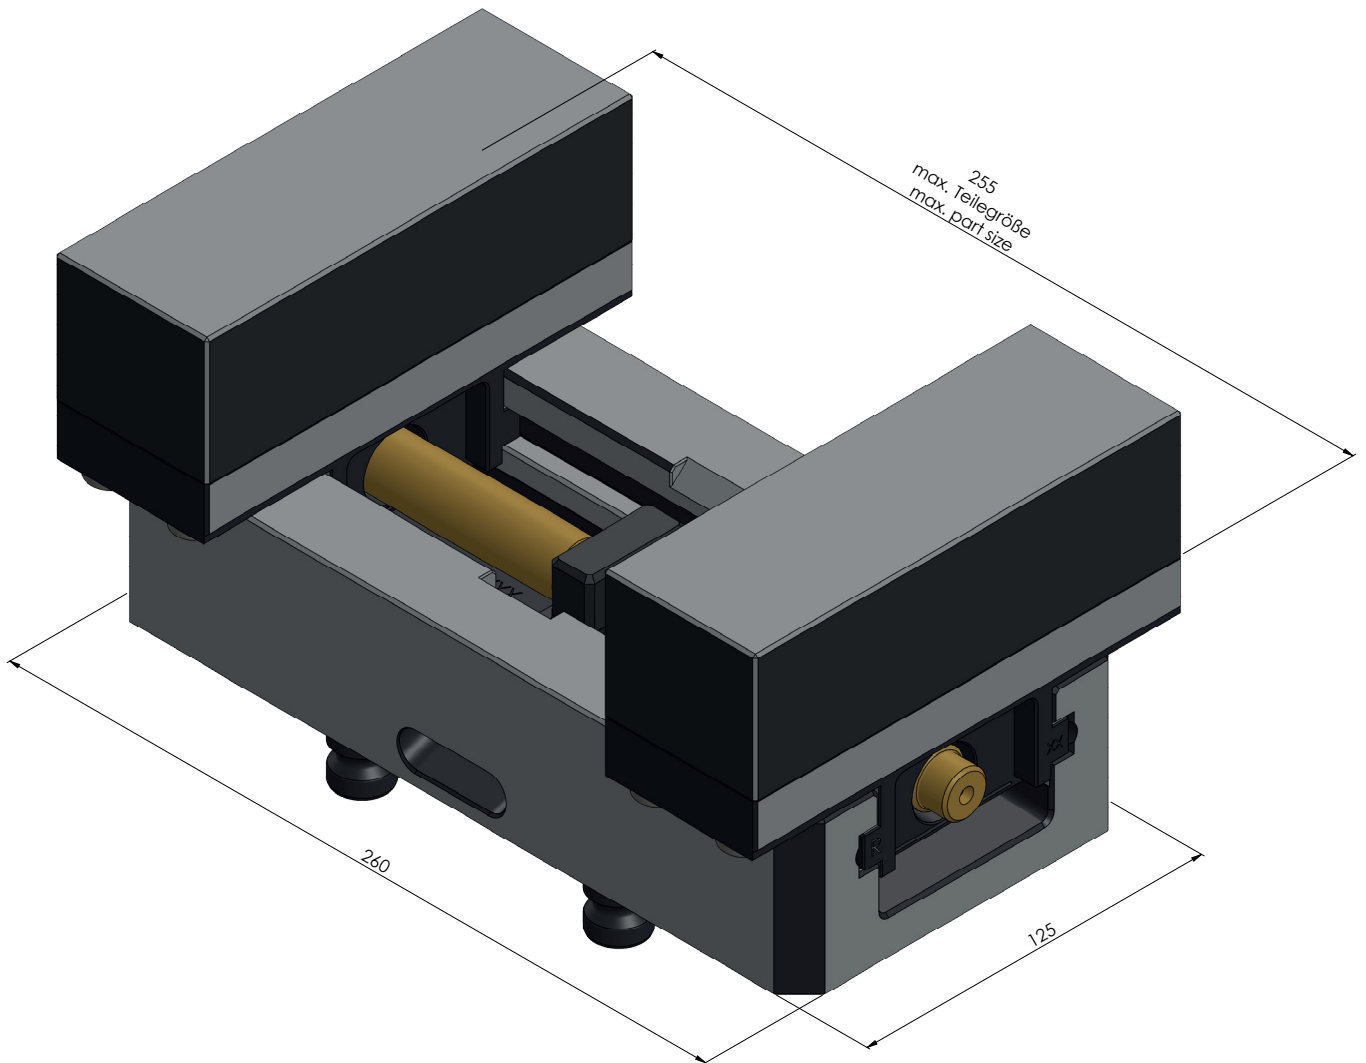

ITEM NO.	49150-125
DESCRIPTION	Profilo 125, Contour Clamping Vise, Jaw width 160 mm, max. clamping range 255 mm
ISSUE DATE	04.05.2021

ITEM NO.	49150-125
DESCRIPTION	Profilo 125, Contour Clamping Vise, Jaw width 160 mm, max. clamping range 255 mm
ISSUE DATE	04.05.2021

ITEM NO.	49150-125
DESCRIPTION	Profilo 125, Contour Clamping Vise, Jaw width 160 mm, max. clamping range 255 mm
ISSUE DATE	04.05.2021