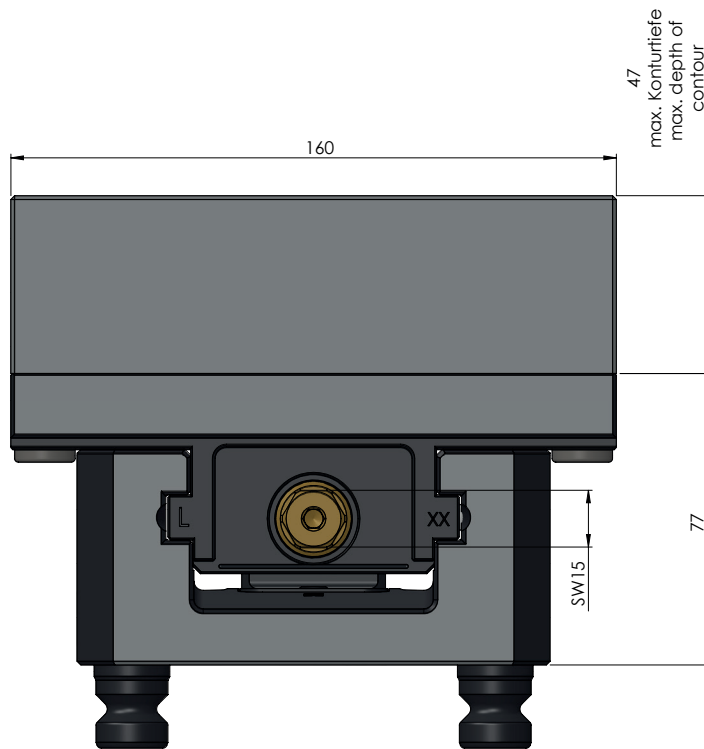

ITEM NO.	49150-125
DESCRIPTION	Profilo 125, Contour Clamping Vise, Jaw width 160 mm, max. clamping range 255 mm
ISSUE DATE	04.05.2021

ITEM NO.	49150-125
DESCRIPTION	Profilo 125, Contour Clamping Vise, Jaw width 160 mm, max. clamping range 255 mm
ISSUE DATE	04.05.2021

ITEM NO.	49150-125
DESCRIPTION	Profilo 125, Contour Clamping Vise, Jaw width 160 mm, max. clamping range 255 mm
ISSUE DATE	04.05.2021