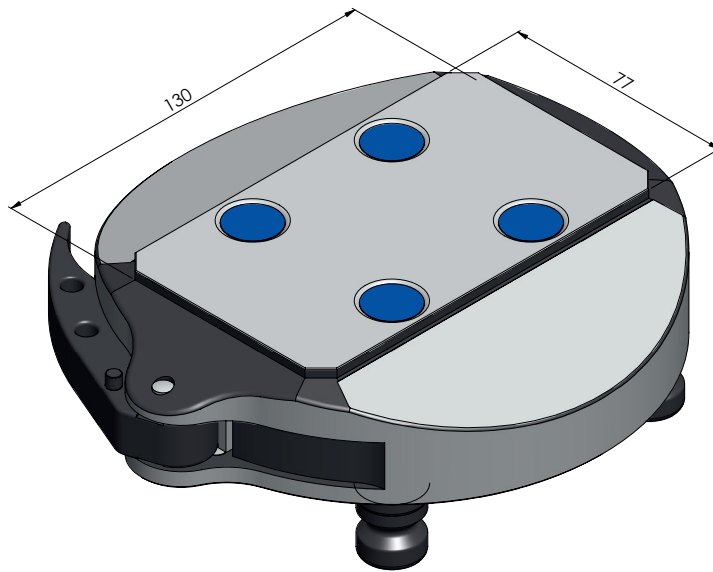

ITEM NO.	66500
DESCRIPTION	RoboTrex 52, Automation Zero-Point Clamping System, mechanical
ISSUE DATE	04.05.2021

Page 1 / 4

ITEM NO.	66500
DESCRIPTION	RoboTrex 52, Automation Zero-Point Clamping System, mechanical
ISSUE DATE	04.05.2021

Page 2 / 4

ITEM NO.	66500
DESCRIPTION	RoboTrex 52, Automation Zero-Point Clamping System, mechanical
ISSUE DATE	04.05.2021

Page 3 / 4

ITEM NO.	66500
DESCRIPTION	RoboTrex 52, Automation Zero-Point Clamping System, mechanical
ISSUE DATE	04.05.2021