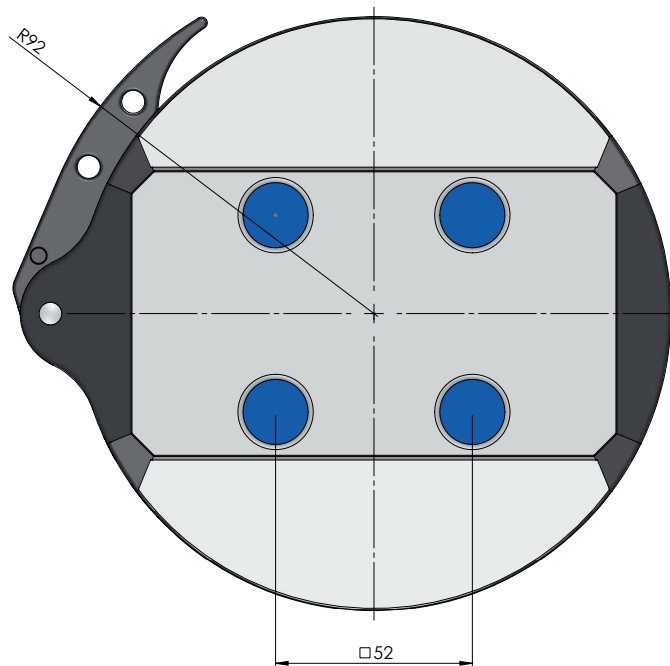

ITEM NO.	66500
DESCRIPTION	RoboTrex 52, Automation Zero-Point Clamping System, mechanical
ISSUE DATE	04.05.2021

Page 1 / 4

ITEM NO.	66500
DESCRIPTION	RoboTrex 52, Automation Zero-Point Clamping System, mechanical
ISSUE DATE	04.05.2021

Page 2 / 4

ITEM NO.	66500
DESCRIPTION	RoboTrex 52, Automation Zero-Point Clamping System, mechanical
ISSUE DATE	04.05.2021

Page 3 / 4

ITEM NO.	66500
DESCRIPTION	RoboTrex 52, Automation Zero-Point Clamping System, mechanical
ISSUE DATE	04.05.2021