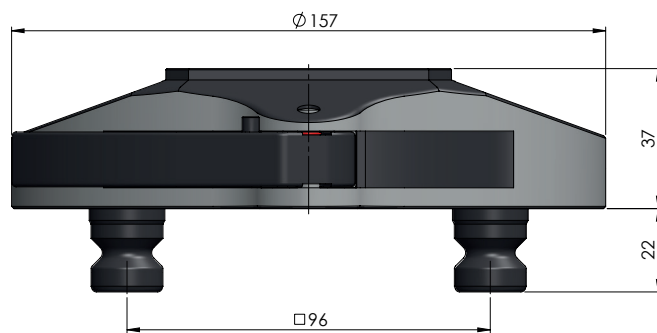

ITEM NO.	66500
DESCRIPTION	RoboTrex 52, Automation Zero-Point Clamping System, mechanical
ISSUE DATE	04.05.2021

Page 1 / 4

ITEM NO.	66500
DESCRIPTION	RoboTrex 52, Automation Zero-Point Clamping System, mechanical
ISSUE DATE	04.05.2021

Page 2 / 4

ITEM NO.	66500
DESCRIPTION	RoboTrex 52, Automation Zero-Point Clamping System, mechanical
ISSUE DATE	04.05.2021

Page 3 / 4

ITEM NO.	66500
DESCRIPTION	RoboTrex 52, Automation Zero-Point Clamping System, mechanical
ISSUE DATE	04.05.2021