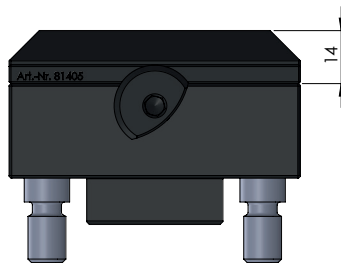

ITEM NO.	81405
DESCRIPTION	Makro-Grip® Ultra 125, Support Jaw, for 81485 / 81450
ISSUE DATE	04.05.2021

ITEM NO.	81405
DESCRIPTION	Makro-Grip® Ultra 125, Support Jaw, for 81485 / 81450
ISSUE DATE	04.05.2021