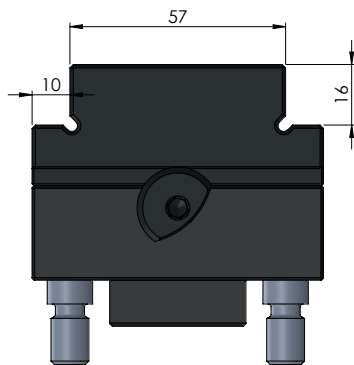

ITEM NO.	81450-TG
DESCRIPTION	Makro-Grip® Ultra 125, Center Top Jaw, with plain clamping step, Clamping depth 16 mm
ISSUE DATE	04.05.2021

ITEM NO.	81450-TG
DESCRIPTION	Makro-Grip® Ultra 125, Center Top Jaw, with plain clamping step, Clamping depth 16 mm
ISSUE DATE	04.05.2021