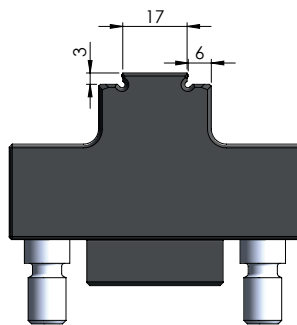

ITEM NO.	81483-TG
DESCRIPTION	Makro-Grip® Ultra 125, Center Jaw, with Makro-Grip® clamping teeth, Clamping depth 3 mm
ISSUE DATE	04.05.2021

ITEM NO.	81483-TG
DESCRIPTION	Makro-Grip® Ultra 125, Center Jaw, with Makro-Grip® clamping teeth, Clamping depth 3 mm
ISSUE DATE	04.05.2021